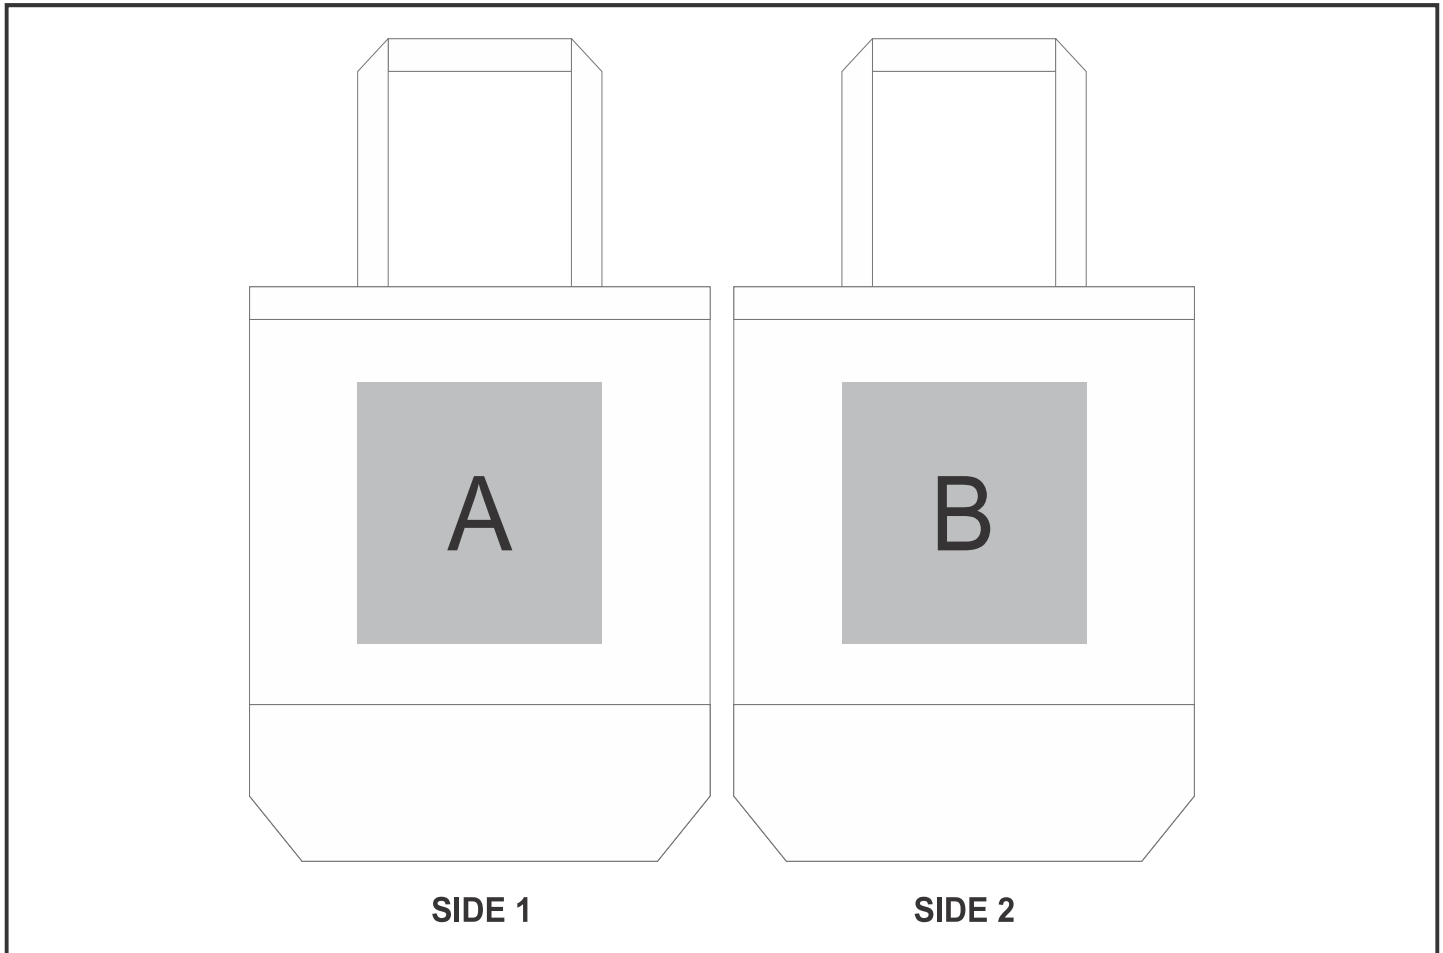

BG-AL-455-B

Altitude Andes Non-Woven Shopper

Need to know:

Includes 1-Colour, 1-Position Screen Print (setup fees apply)

- Artwork with Solid blocks will not be branded for Screen Print.
- 2 colours can be screen print if registration is not tight.
- Texture of Item will affect the quality of Screen Print.

Branding Options:

Position	Branding Method (Branding Code)	No. of Colours	Dimension
A	Screen Print (SA)	2 Colours	200mm wide x 200mm high
A	Digital Direct Transfer (DDT-D)	Full Colour	74mm wide x 105mm high
A	Digital Direct Transfer (DDT-A)	Full Colour	148mm wide x 105mm high
A	Digital Direct Transfer (DDT-B)	Full Colour	210mm wide x 148mm high

B	Screen Print (SA)	2 Colours	200mm wide x 200mm high
B	Digital Direct Transfer (DDT-D)	Full Colour	74mm wide x 105mm high
B	Digital Direct Transfer (DDT-A)	Full Colour	148mm wide x 105mm high

B

Digital Direct Transfer (DDT-B)

Full Colour

210mm wide x 148mm high