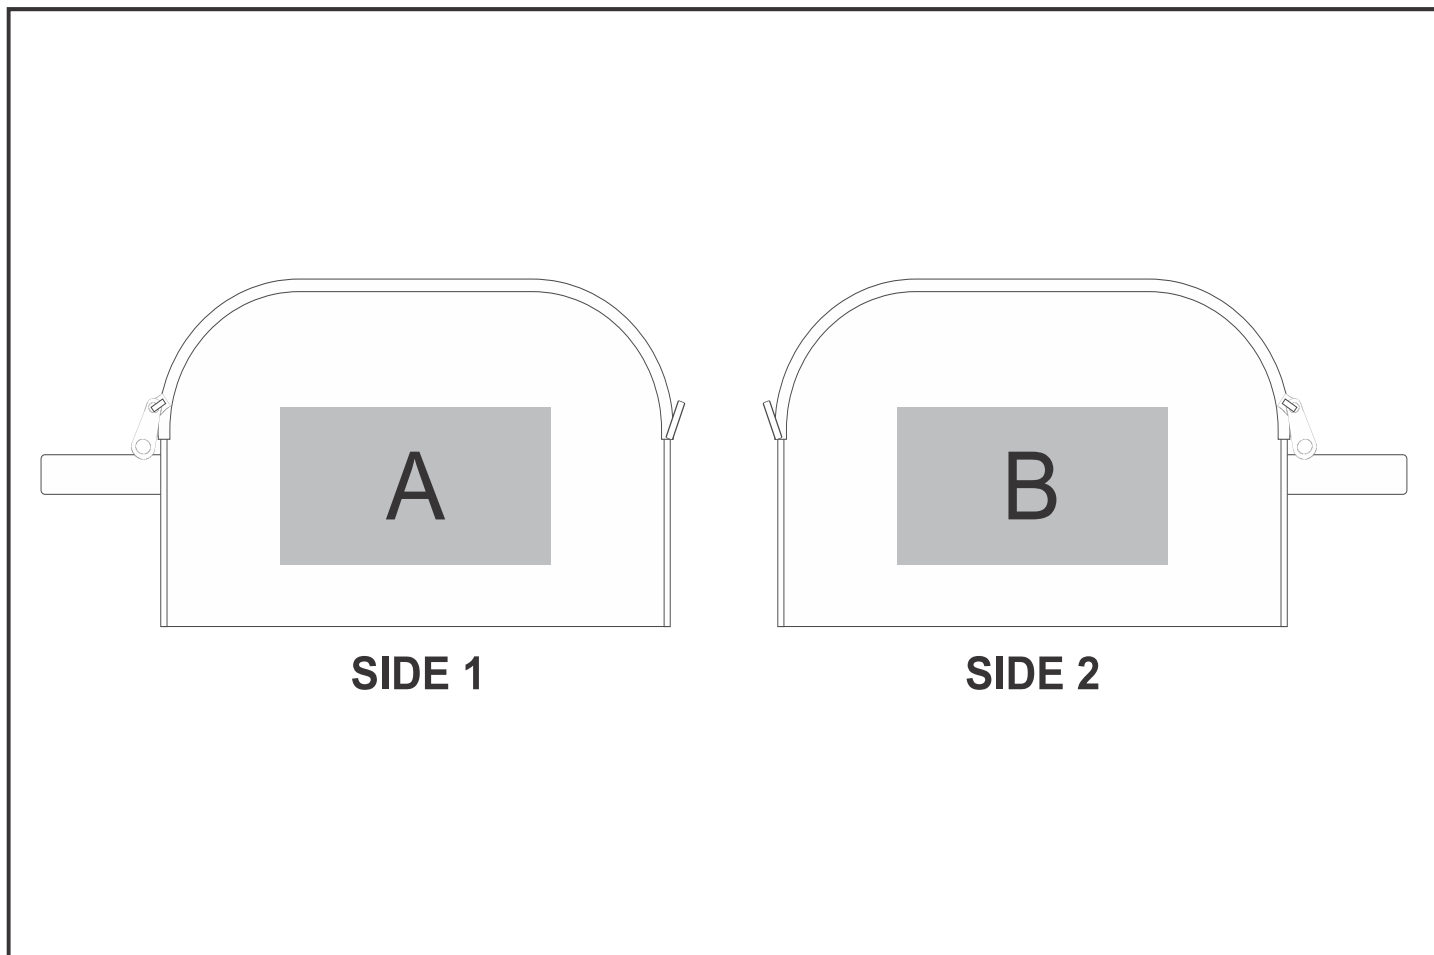

BG-AL-451-B

Altitude Lowry Toiletry Bag

Need to know:

Includes 1-Colour, 1-Position Screen Print (setup fees apply)

- Texture of Item will affect the quality of Screen Print.

Branding Options:

Position	Branding Method (Branding Code)	No. of Colours	Dimension
A	Screen Print (SA)	2 Colours	110mm wide x 60mm high
A	Digital Direct Transfer (DDT-D)	Full Colour	74mm wide x 105mm high

B	Screen Print (SA)	2 Colours	110mm wide x 60mm high
B	Digital Direct Transfer (DDT-D)	Full Colour	74mm wide x 105mm high