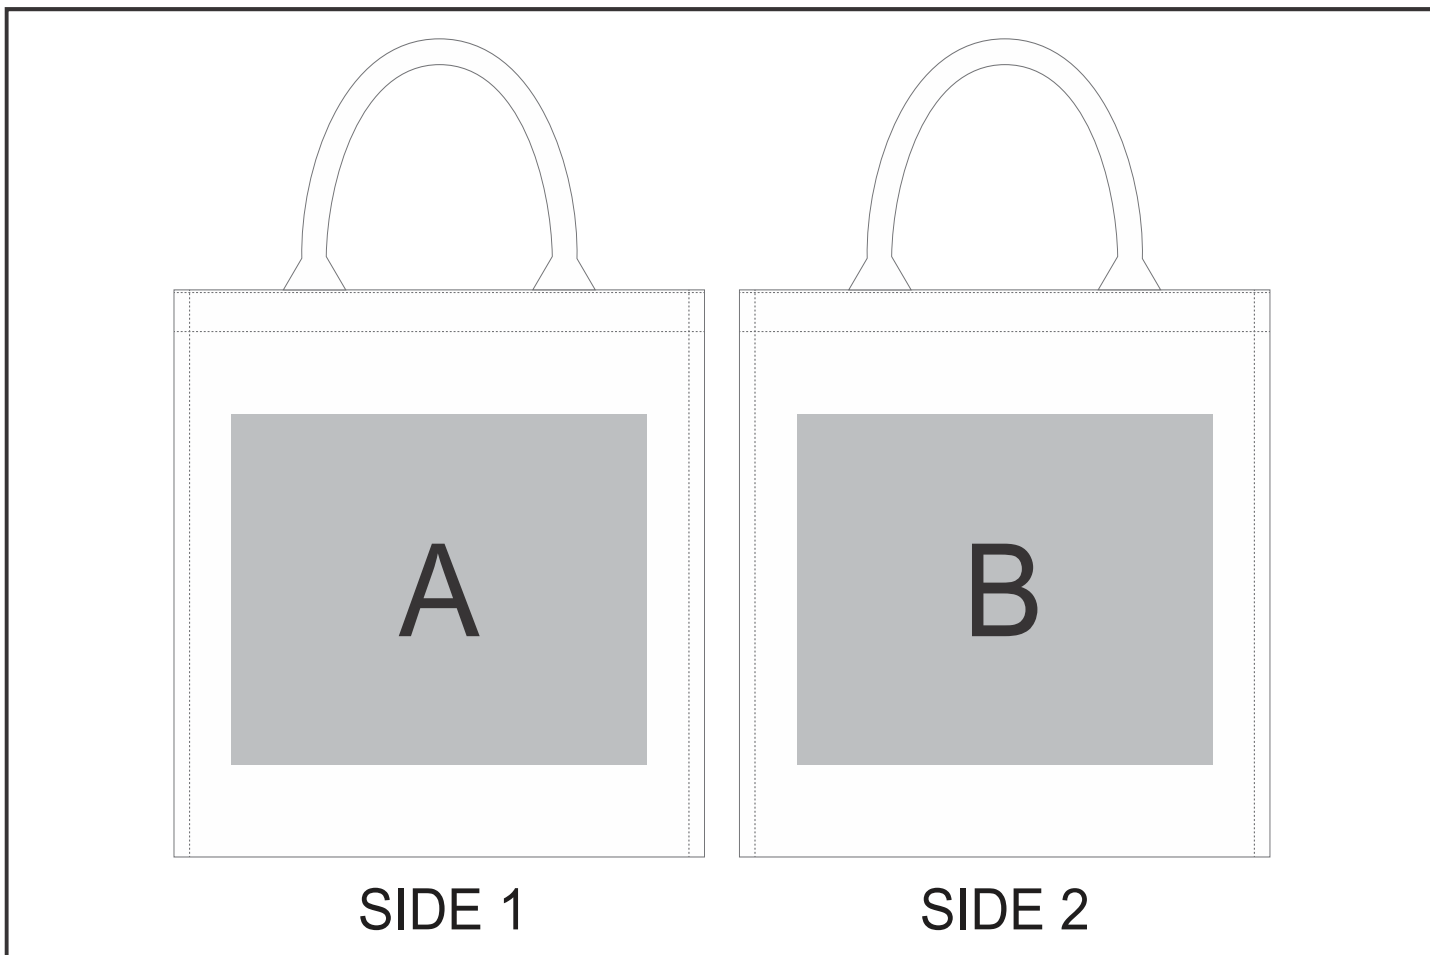

BG-AC-433-B

Andy Cartwright Symmetry Jute Tote

Also available in

Check Logo24
guide and t's & c's

Need to know:

Includes 1-Colour, 1-Position Screen Print (setup fees apply)

- Please Note we cannot guarantee 100% Alignment due to inconsistency of item.
- Minimum text size for DDT is 7mm high for this bag
- The thickness of the texts and lines must be 3mm.
- Only solid logo recommended.
- Texture of the product will affect the quality of print.
- DDT: Texture of the item will affect the quality of the print and a fine contour maybe added for print quality.

Branding Options:

Position	Branding Method (Branding Code)	No. of Colours	Dimension
A	Screen Print (SC)	2 Colours	200mm wide x 200mm high
A	Digital Direct Transfer (DDT-D)	Full Colour	105mm wide x 74mm high
A	Digital Direct Transfer (DDT-A)	Full Colour	148mm wide x 105mm high
A	Digital Direct Transfer (DDT-B)	Full Colour	210mm wide x 148mm high
A	Digital Direct Transfer (DDT-C)	Full Colour	230mm wide x 210mm high

B	Screen Print (SC)	2 Colours	200mm wide x 200mm high
B	Digital Direct Transfer (DDT-D)	Full Colour	105mm wide x 74mm high
B	Digital Direct Transfer (DDT-A)	Full Colour	148mm wide x 105mm high
B	Digital Direct Transfer (DDT-B)	Full Colour	210mm wide x 148mm high
B	Digital Direct Transfer (DDT-C)	Full Colour	230mm wide x 210mm high