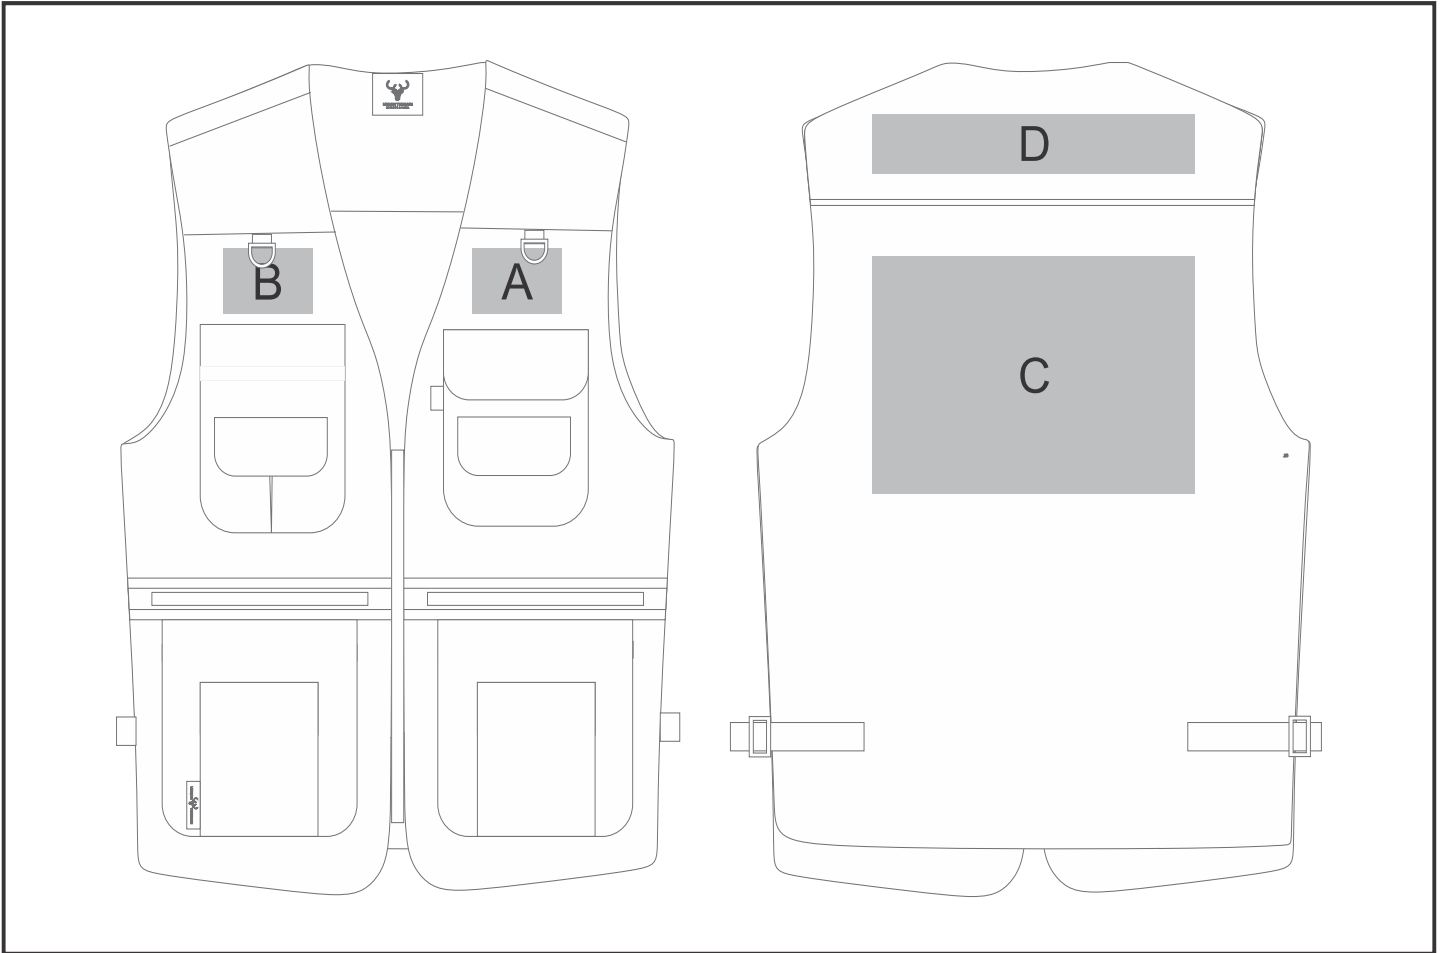

BD-UT-26-A

Mens Tugela Sleeveless Jacket

Need to know:

- Includes 1-Position Embroidery (setup fees apply)

- **EMB Inclusive Parameters:** Left/Right Chest or Back = 100mm x 100mm

Branding Options:

Position	Branding Method (Branding Code)	No. of Colours	Dimension
A	Embroidery (EM-CLOTHING)	N/A	80mm wide x 40mm high
A	Digital Transfer Clothing A6 (DTC-A6)	Full Colour	90mm wide x 55mm high
A	Silicone (STP-A)	N/A	30mm wide x 30mm high
A	Silicone (STP-B)	N/A	50mm wide x 40mm high
A	Silicone (STP-C)	N/A	80mm wide x 40mm high

B	Embroidery (EM-CLOTHING)	N/A	80mm wide x 40mm high
B	Digital Transfer Clothing A6 (DTC-A6)	Full Colour	90mm wide x 55mm high
B	Silicone (STP-A)	N/A	30mm wide x 30mm high

B	Silicone (STP-B)	N/A	50mm wide x 40mm high
B	Silicone (STP-C)	N/A	80mm wide x 40mm high

C	Embroidery (EM-CLOTHING)	N/A	200mm wide x 150mm high
C	Digital Transfer Clothing A6 (DTC-A6)	Full Colour	148mm wide x 105mm high
C	Digital Transfer Clothing A5 (DTC-A5)	Full Colour	148mm wide x 45mm high
C	Digital Transfer Clothing A4 (DTC-A4)	Full Colour	290mm wide x 200mm high

D	Digital Transfer Clothing A6 (DTC-A6)	Full Colour	148mm wide x 50mm high
D	Digital Transfer Clothing A5 (DTC-A5)	Full Colour	148mm wide x 45mm high
D	Digital Transfer Clothing A4 (DTC-A4)	Full Colour	290mm wide x 50mm high
D	Silicone (STP-A)	N/A	30mm wide x 30mm high
D	Silicone (STP-B)	N/A	50mm wide x 40mm high
D	Silicone (STP-C)	N/A	80mm wide x 40mm high
D	Silicone (STP-D)	N/A	100mm wide x 40mm high