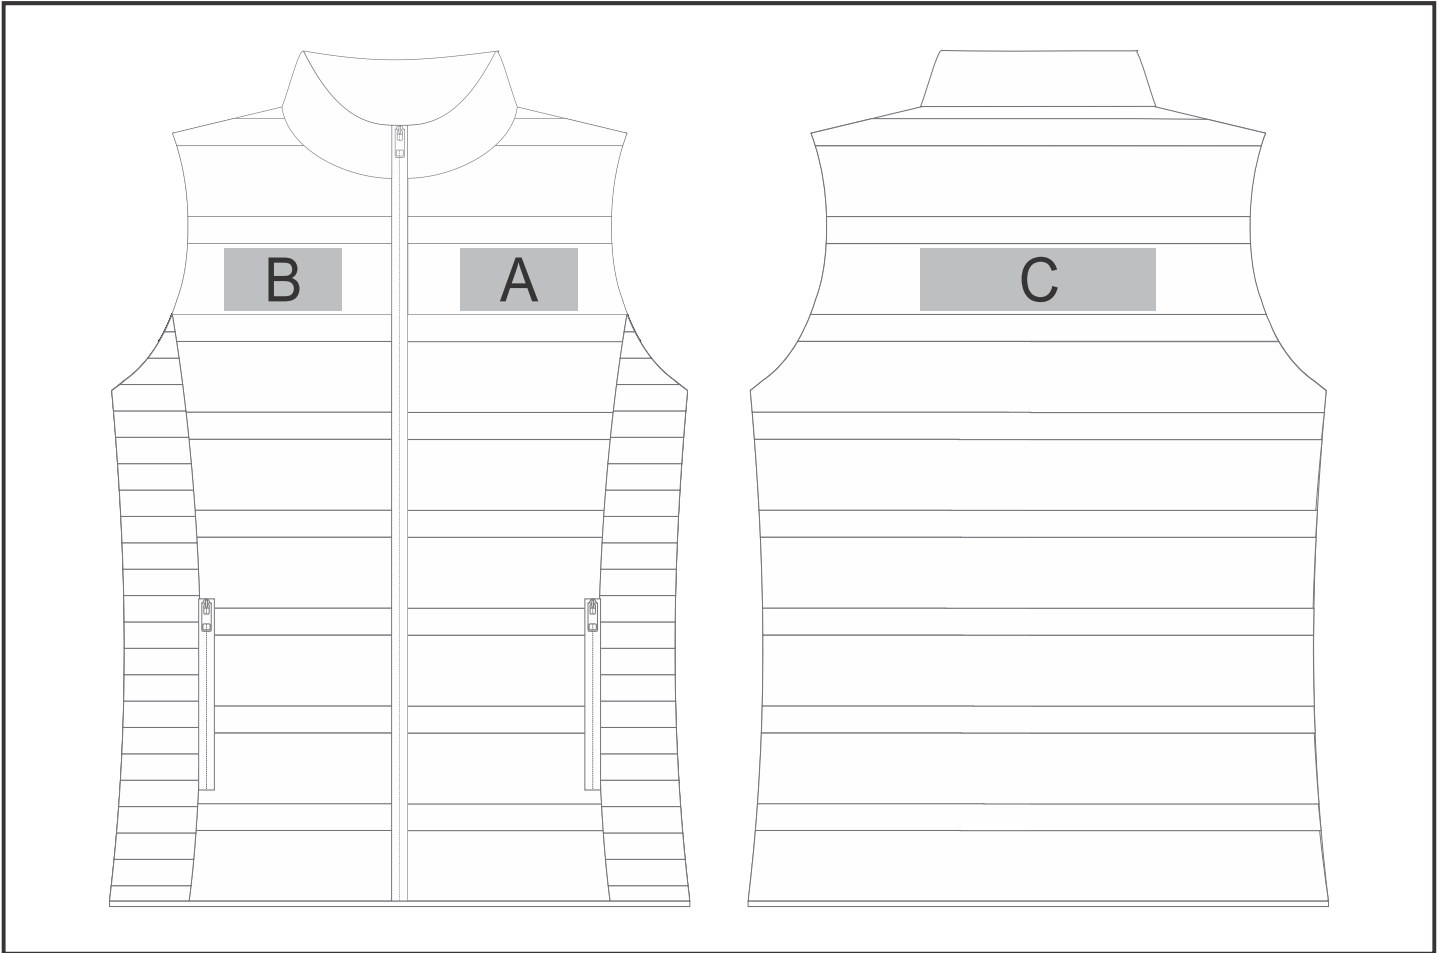

BD-AL-27-A

Ladies Aurora Bodywarmer

Need to know:

- Includes 1-Position Embroidery (setup fees apply)
- **EMB Inclusive Parameters:** Left/Right Chest or Back = 100mm x 100mm
- The logo will be branded in the closest left / right chest and back panel, to the standard left/right chest and back position.

Branding Options:

Position	Branding Method (Branding Code)	No. of Colours	Dimension
A	Embroidery (EMB-A)	N/A	100mm wide x 50mm high
A	Digital Transfer Clothing A6 (DTC-A6)	Full Colour	100mm wide x 45mm high

B	Embroidery (EMB-A)	N/A	100mm wide x 50mm high
B	Digital Transfer Clothing A6 (DTC-A6)	Full Colour	100mm wide x 45mm high

C	Embroidery (EMB-A)	N/A	200mm wide x 50mm high
C	Digital Transfer Clothing A6 (DTC-A6)	Full Colour	148mm wide x 45mm high
C	Digital Transfer Clothing A5 (DTC-A5)	Full Colour	200mm wide x 45mm high