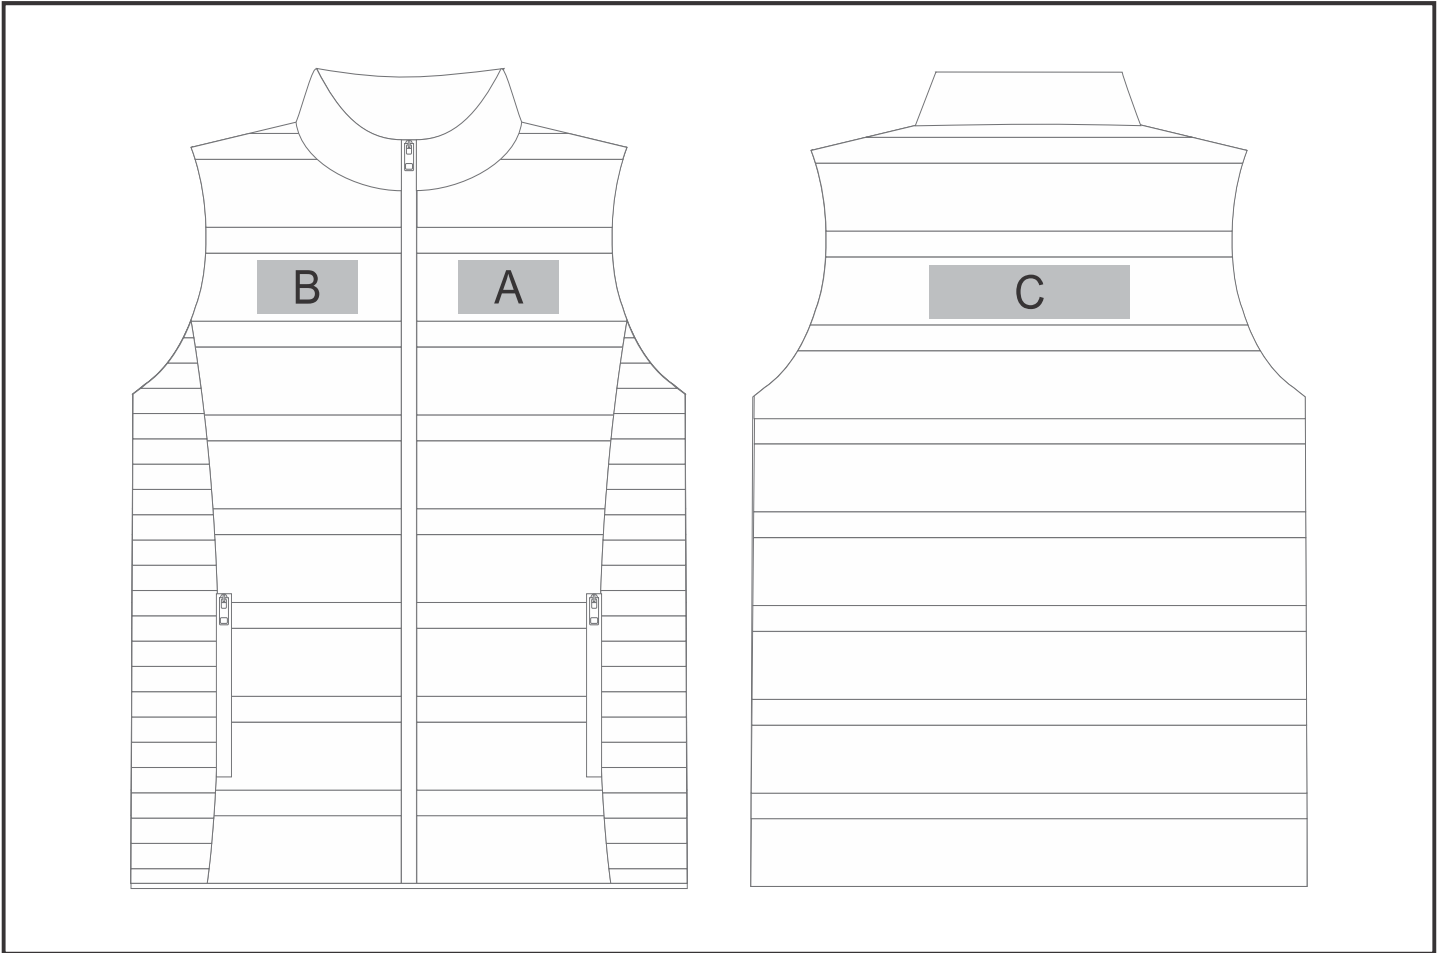

# BD-AL-24-A

Mens Aurora Bodywarmer

## Need to know:

- Includes 1-Position Embroidery (setup fees apply)
- **EMB Inclusive Parameters:** Left/Right Chest or Back = 100mm x 100mm
- The logo will be branded in the closest left / right chest and back panel, to the standard left/right chest and back position.

## Branding Options:

Position	Branding Method (Branding Code)	No. of Colours	Dimension
A	Embroidery (EMB-A)	N/A	100mm wide x 50mm high
A	Digital Transfer Clothing A6 (DTC-A6)	Full Colour	100mm wide x 45mm high

B	Embroidery (EMB-A)	N/A	100mm wide x 50mm high
B	Digital Transfer Clothing A6 (DTC-A6)	Full Colour	100mm wide x 45mm high

C	Embroidery (EMB-A)	N/A	200mm wide x 50mm high
C	Digital Transfer Clothing A6 (DTC-A6)	Full Colour	148mm wide x 45mm high
C	Digital Transfer Clothing A5 (DTC-A5)	Full Colour	200mm wide x 45mm high