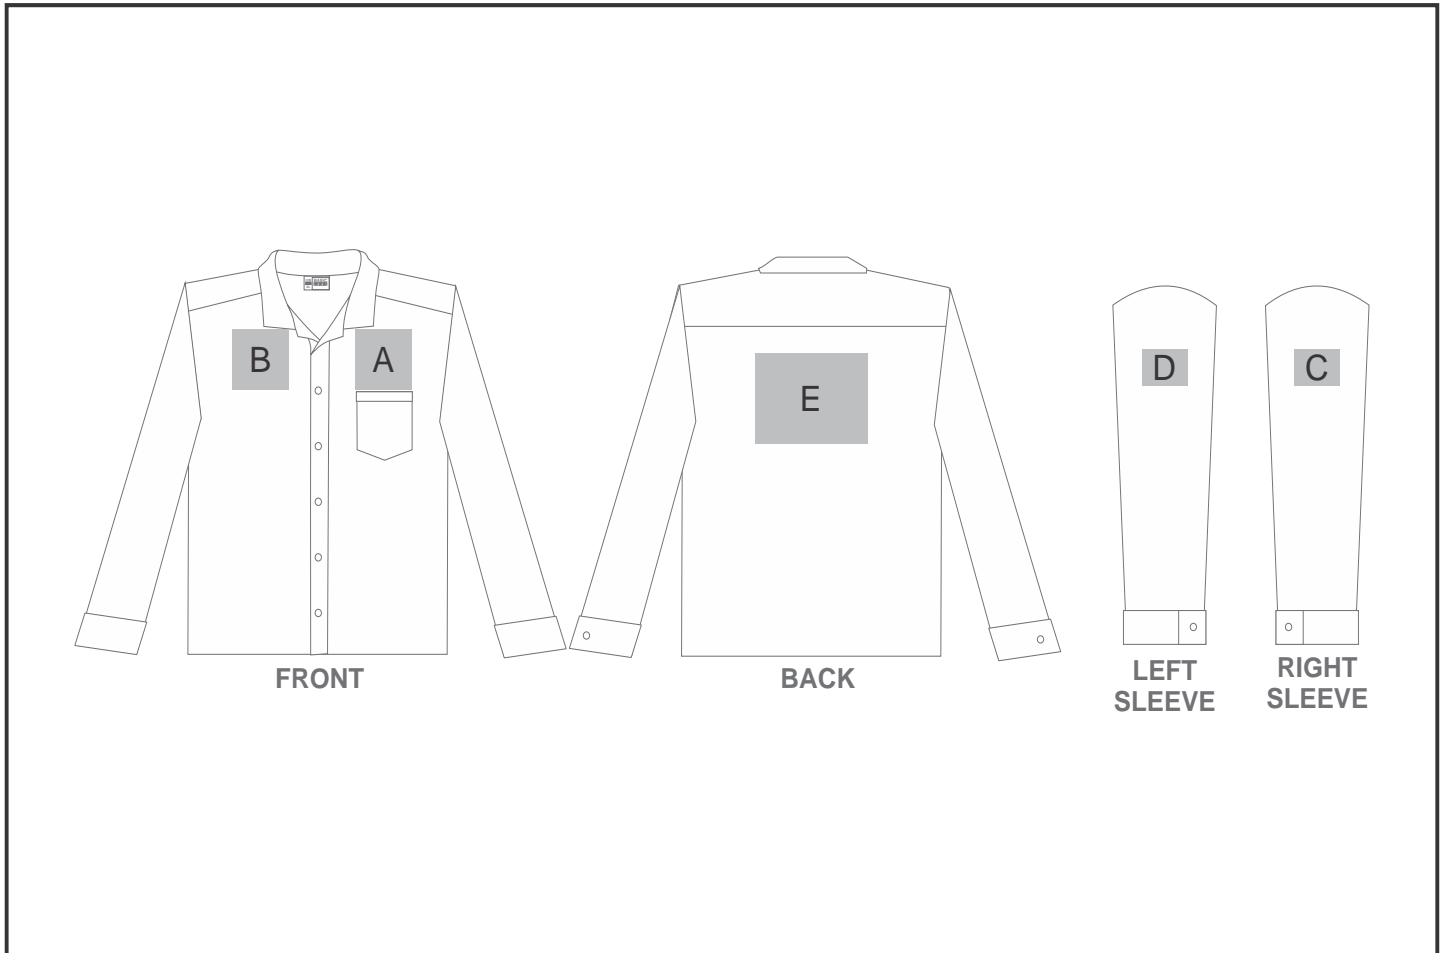

### Need to know:

- Includes 1-Position Embroidery OR 1 Position Digital Transfer (setup fee applies)
- Cannot guarantee a 100% straight branding on any clothing item with check or stripe detail
- **EMB/DTC inclusive Parameters:** Left/Right Chest OR Back =100mm x 100mm

### Branding Options:

Position	Branding Method (Branding Code)	No. of Colours	Dimension
A	Embroidery (EM-CLOTHING)	N/A	100mm wide x 100mm high
A	Screen Print (SC)	6 Colours	100mm wide x 80mm high
A	Digital Transfer Clothing A6 (DTC-A6)	Full Colour	100mm wide x 100mm high
A	Silicone (STP-A)	N/A	30mm wide x 30mm high
A	Silicone (STP-B)	N/A	50mm wide x 50mm high
A	Silicone (STP-C)	N/A	80mm wide x 80mm high
A	Silicone (STP-D)	N/A	100mm wide x 40mm high

B	Embroidery (EM-CLOTHING)	N/A	100mm wide x 100mm high
B	Screen Print (SC)	6 Colours	100mm wide x 80mm high
B	Digital Transfer Clothing A6 (DTC-A6)	Full Colour	100mm wide x 100mm high
B	Silicone (STP-A)	N/A	30mm wide x 30mm high
B	Silicone (STP-B)	N/A	50mm wide x 50mm high
B	Silicone (STP-C)	N/A	80mm wide x 80mm high
B	Silicone (STP-D)	N/A	100mm wide x 40mm high

E	Embroidery (EM-CLOTHING)	N/A	200mm wide x 200mm high
E	Screen Print (SC)	6 Colours	200mm wide x 200mm high
E	Digital Transfer Clothing A6 (DTC-A6)	Full Colour	148mm wide x 105mm high
E	Digital Transfer Clothing A5 (DTC-A5)	Full Colour	210mm wide x 148mm high
E	Silicone (STP-A)	N/A	30mm wide x 30mm high
E	Silicone (STP-B)	N/A	50mm wide x 50mm high
E	Silicone (STP-C)	N/A	80mm wide x 80mm high
E	Silicone (STP-D)	N/A	120mm wide x 40mm high