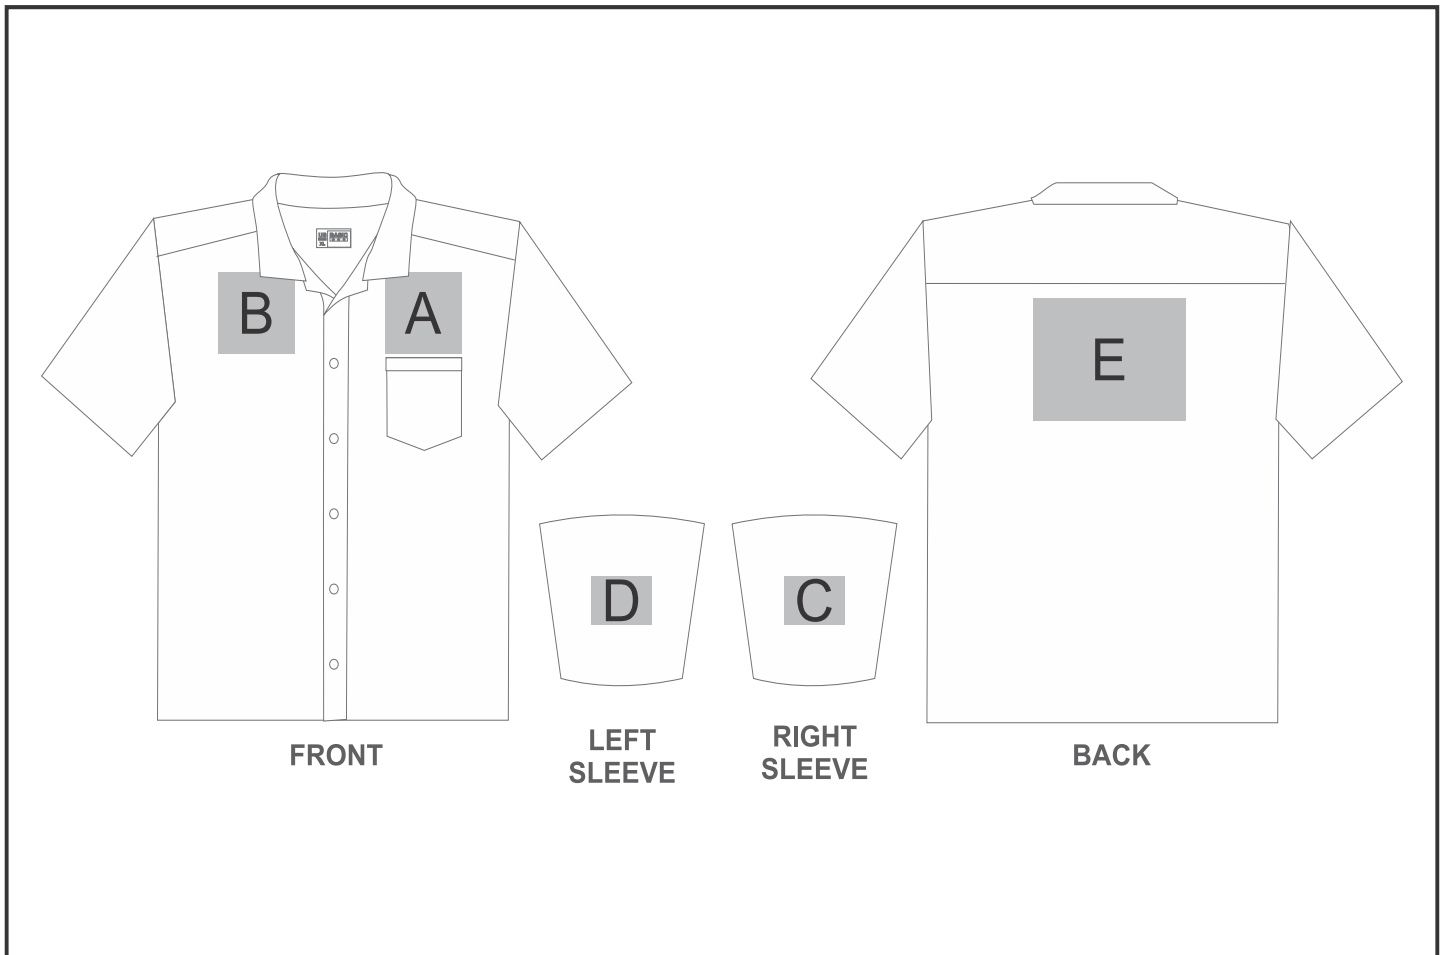

BAS-809

Mens Short Sleeve Aspen Shirt

Need to know:

- Includes 1-Position Embroidery OR 1 Position Digital Transfer (setup fee applies)
- **Cannot guarantee a 100% straight branding on any clothing item with check or stripe detail**
- **EMB/DTC inclusive Parameters: Left/Right Chest OR back =100mm x 100mm**

Branding Options:

Position	Branding Method (Branding Code)	No. of Colours	Dimension
A	Embroidery (EM-CLOTHING)	N/A	100mm wide x 100mm high
A	Screen Print (SP)	6 Colours	100mm wide x 80mm high
A	Digital Transfer Clothing A6 (DTC-A6)	Full Colour	100mm wide x 100mm high
A	Silicone (STP-A)	N/A	30mm wide x 30mm high
A	Silicone (STP-B)	N/A	50mm wide x 50mm high
A	Silicone (STP-C)	N/A	80mm wide x 80mm high