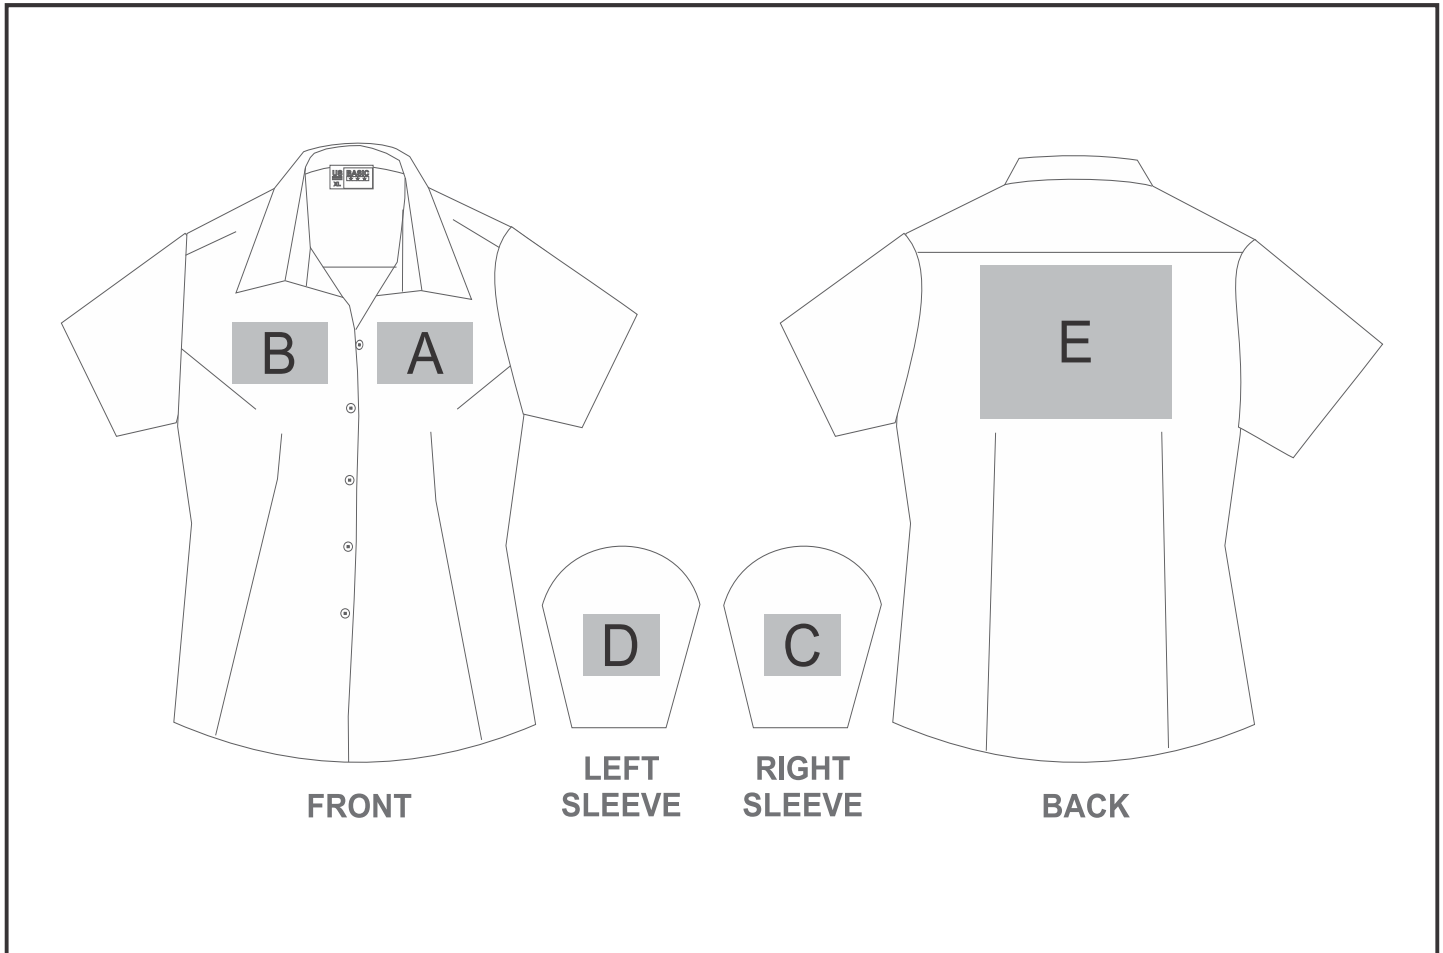

### Need to know:

- Includes 1-Position Embroidery OR 1 Position Digital Transfer (setup fee applies)
- Cannot guarantee a 100% straight branding on any clothing item with check or stripe detail
- **EMB/DTC inclusive Parameters:** Left/Right Chest OR Back =100mm x 100mm

### Branding Options:

Position	Branding Method (Branding Code)	No. of Colours	Dimension
A	Embroidery (EM-CLOTHING)	N/A	100mm wide x 100mm high
A	Screen Print (SP)	6 Colours	100mm wide x 80mm high
A	Digital Transfer Clothing A6 (DTC-A6)	Full Colour	100mm wide x 100mm high
A	Silicone (STP-A)	N/A	30mm wide x 30mm high
A	Silicone (STP-B)	N/A	50mm wide x 50mm high
A	Silicone (STP-C)	N/A	80mm wide x 80mm high

A	Silicone (STP-D)	N/A	100mm wide x 40mm high
---	------------------	-----	------------------------

B	Embroidery (EM-CLOTHING)	N/A	100mm wide x 100mm high
B	Screen Print (SP)	6 Colours	100mm wide x 80mm high
B	Digital Transfer Clothing A6 (DTC-A6)	Full Colour	100mm wide x 100mm high
B	Silicone (STP-A)	N/A	30mm wide x 30mm high
B	Silicone (STP-B)	N/A	50mm wide x 50mm high
B	Silicone (STP-C)	N/A	80mm wide x 80mm high
B	Silicone (STP-D)	N/A	100mm wide x 40mm high

D	Embroidery (EM-CLOTHING)	N/A	50mm wide x 50mm high
D	Screen Print (SP)	6 Colours	60mm wide x 60mm high
D	Digital Transfer Clothing A6 (DTC-A6)	Full Colour	50mm wide x 50mm high
D	Silicone (STP-A)	N/A	30mm wide x 30mm high
D	Silicone (STP-B)	N/A	50mm wide x 50mm high