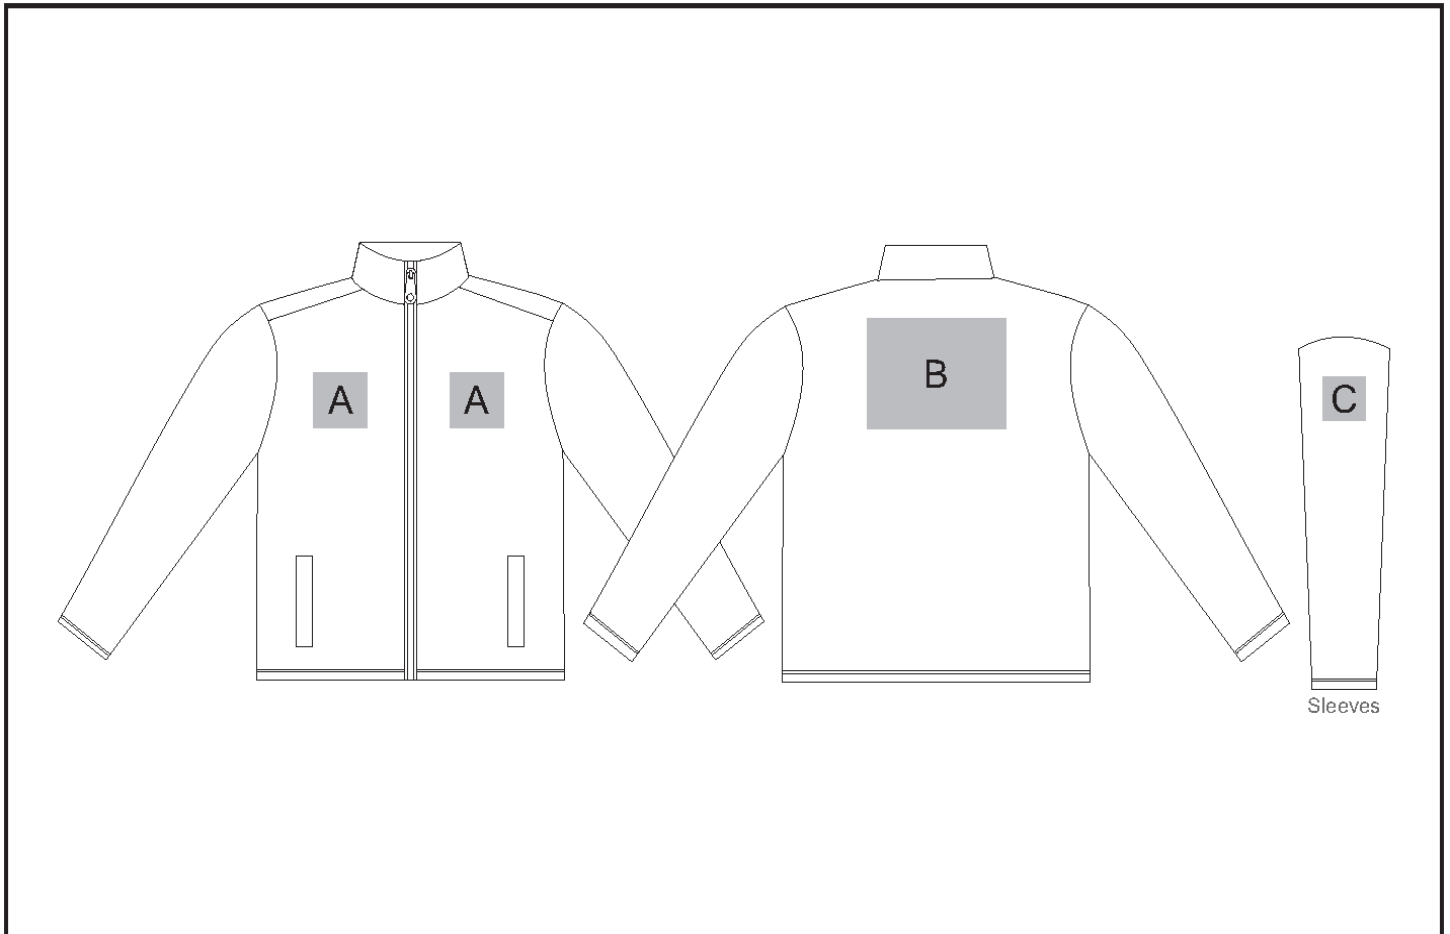

# BAS-8000

Mens Yukon Micro Fleece Jacket

## Need to know:

Includes 1-Position Embroidery (setup fee applies)

- **EMB/DTC inclusive parameters:** Left/Right Chest or Back = 100mm x 100mm.
- **NB:** Inclusive Branding is NOT applicable to Items marked as Reduced to Clear.

## Branding Options:

Position	Branding Method (Branding Code)	No. of Colours	Dimension
A	Embroidery (EM-CLOTHING)	N/A	100mm wide x 100mm high
B	Embroidery (EM-CLOTHING)	N/A	200mm wide x 200mm high
C	Embroidery (EM-CLOTHING)	N/A	80mm wide x 60mm high