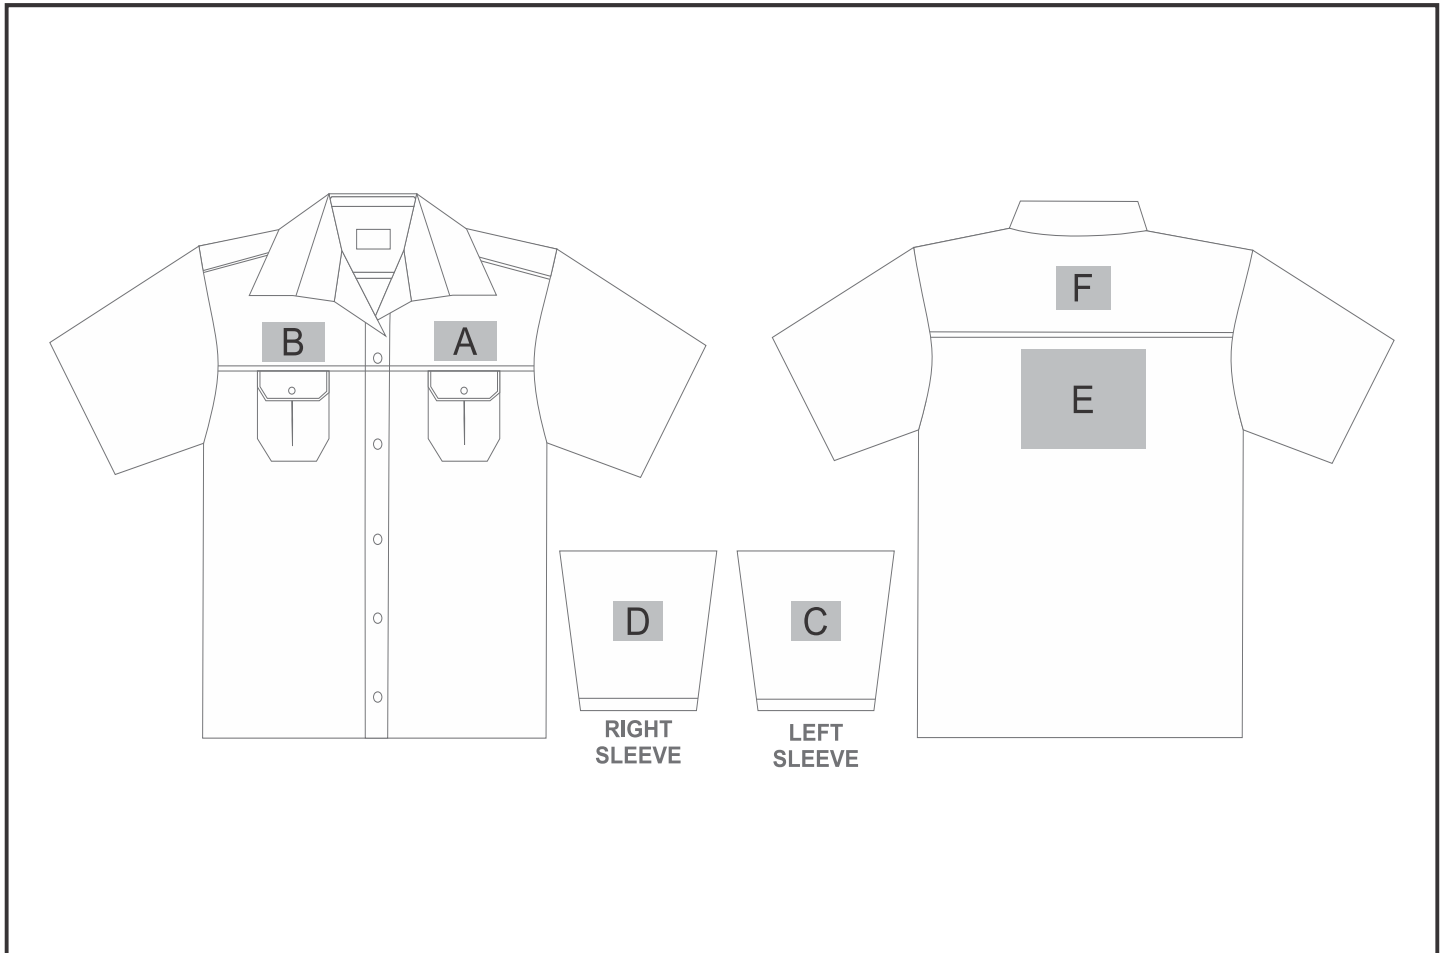

BAS-7760

Mens Short Sleeve Wildstone Shirt

Need to know:

Includes 1-Position Embroidery OR 1 Position Digital Transfer (setup fee applies)

- Cannot guarantee a 100% straight branding on any clothing item with check or stripe detail
- **EMB/DTC inclusive Parameters:** Left/Right Chest OR back =100mm x 100mm

Branding Options:

Position	Branding Method (Branding Code)	No. of Colours	Dimension
A	Embroidery (EM-CLOTHING)	N/A	100mm wide x 60mm high
A	Digital Transfer Clothing A6 (DTC-A6)	Full Colour	100mm wide x 100mm high
A	Silicone (STP-A)	N/A	30mm wide x 30mm high
A	Silicone (STP-B)	N/A	50mm wide x 50mm high
A	Silicone (STP-C)	N/A	80mm wide x 80mm high
A	Silicone (STP-D)	N/A	100mm wide x 40mm high

B	Embroidery (EM-CLOTHING)	N/A	100mm wide x 60mm high
B	Digital Transfer Clothing A6 (DTC-A6)	Full Colour	100mm wide x 100mm high

B	Silicone (STP-A)	N/A	30mm wide x 30mm high
B	Silicone (STP-B)	N/A	50mm wide x 50mm high
B	Silicone (STP-C)	N/A	80mm wide x 80mm high
B	Silicone (STP-D)	N/A	100mm wide x 40mm high

C	Embroidery (EM-CLOTHING)	N/A	80mm wide x 60mm high
C	Digital Transfer Clothing A6 (DTC-A6)	Full Colour	100mm wide x 100mm high
C	Silicone (STP-A)	N/A	30mm wide x 30mm high
C	Silicone (STP-B)	N/A	50mm wide x 50mm high
C	Silicone (STP-C)	N/A	80mm wide x 80mm high