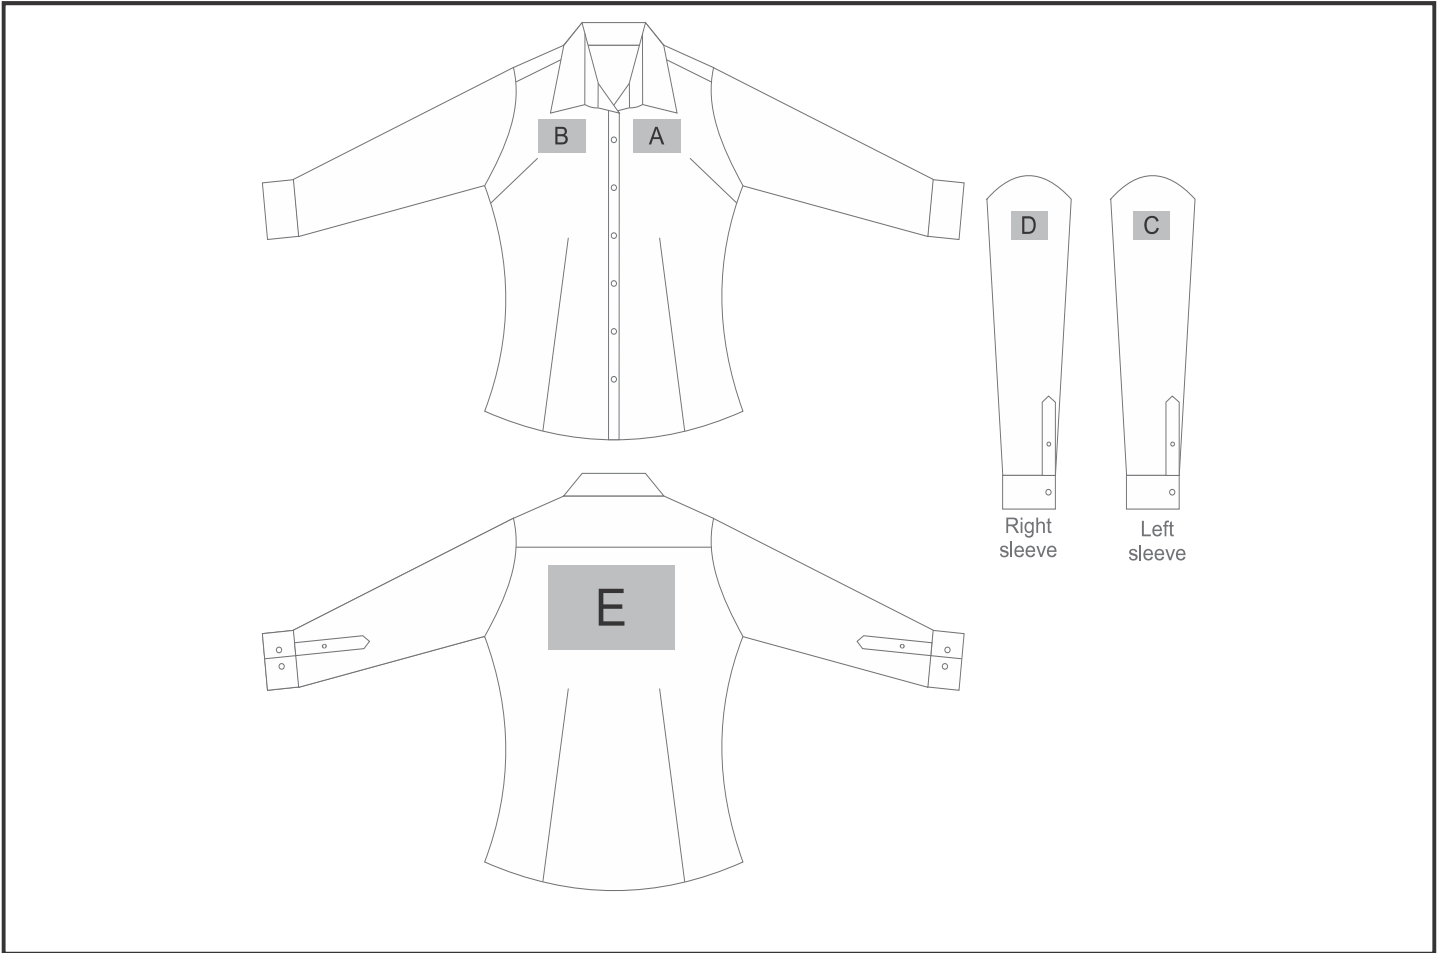

## Ladies Long Sleeve Aspen Shirt

### Need to know:

- Includes 1-Position Embroidery OR 1 Position Digital Transfer (setup fee applies)
- Cannot guarantee a 100% straight branding on any clothing item with check or stripe detail
- **EMB/DTC inclusive Parameters:** Left/Right Chest OR Back =100mm x 100mm

### Branding Options:

Position	Branding Method (Branding Code)	No. of Colours	Dimension
A	Embroidery (EM-CLOTHING)	N/A	90mm wide x 90mm high
A	Screen Print (SC)	6 Colours	50mm wide x 50mm high
A	Digital Transfer Clothing A6 (DTC-A6)	Full Colour	90mm wide x 90mm high
A	Silicone (STP-A)	N/A	30mm wide x 30mm high
A	Silicone (STP-B)	N/A	50mm wide x 50mm high
A	Silicone (STP-C)	N/A	80mm wide x 80mm high