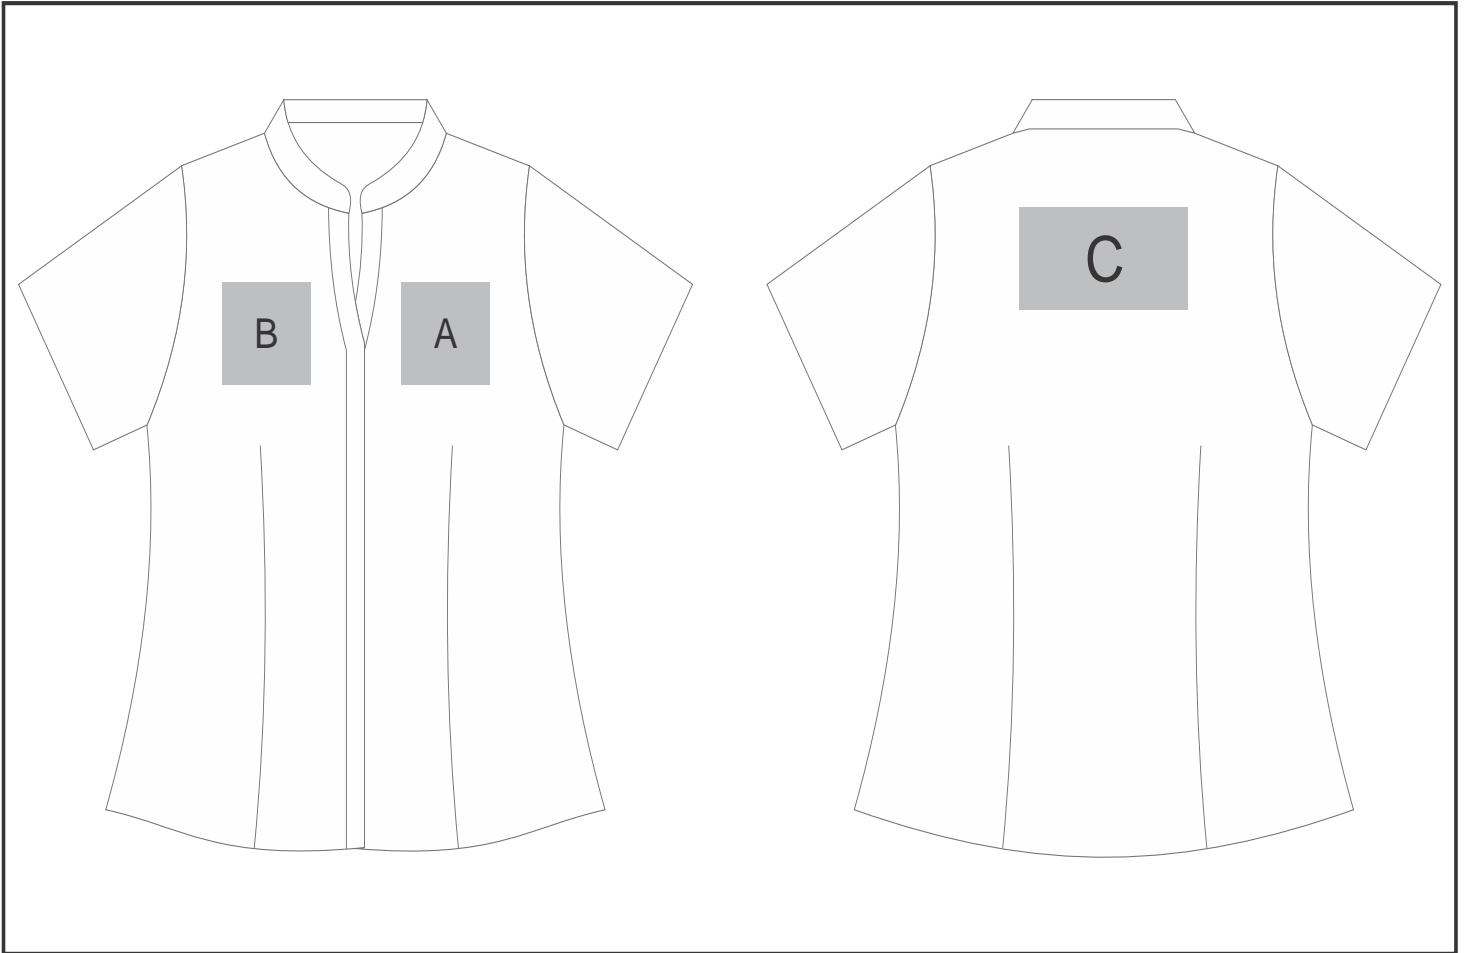

### Need to know:

Includes 1-Position Digital Transfer (setup fees apply).

- Cannot guarantee a 100% straight branding on any clothing item with check or stripe detail.
- **DTC inclusive Parameters:** Left/Right Chest or Back = 100mm x 100mm.

### Branding Options:

Position	Branding Method (Branding Code)	No. of Colours	Dimension
A	Digital Transfer Clothing A6 (DTC-A6)	Full Colour	100mm wide x 100mm high
A	Silicone (STP-A)	N/A	30mm wide x 30mm high
A	Silicone (STP-B)	N/A	50mm wide x 50mm high
A	Silicone (STP-C)	N/A	80mm wide x 80mm high
A	Silicone (STP-D)	N/A	100mm wide x 40mm high

B	Digital Transfer Clothing A6 (DTC-A6)	Full Colour	100mm wide x 100mm high
B	Silicone (STP-A)	N/A	30mm wide x 30mm high

B	Silicone (STP-B)	N/A	50mm wide x 50mm high
B	Silicone (STP-C)	N/A	80mm wide x 80mm high
B	Silicone (STP-D)	N/A	100mm wide x 40mm high

C	Digital Transfer Clothing A6 (DTC-A6)	Full Colour	148mm wide x 105mm high
C	Digital Transfer Clothing A5 (DTC-A5)	Full Colour	200mm wide x 130mm high
C	Silicone (STP-A)	N/A	30mm wide x 30mm high
C	Silicone (STP-B)	N/A	50mm wide x 50mm high
C	Silicone (STP-C)	N/A	80mm wide x 80mm high
C	Silicone (STP-D)	N/A	120mm wide x 40mm high