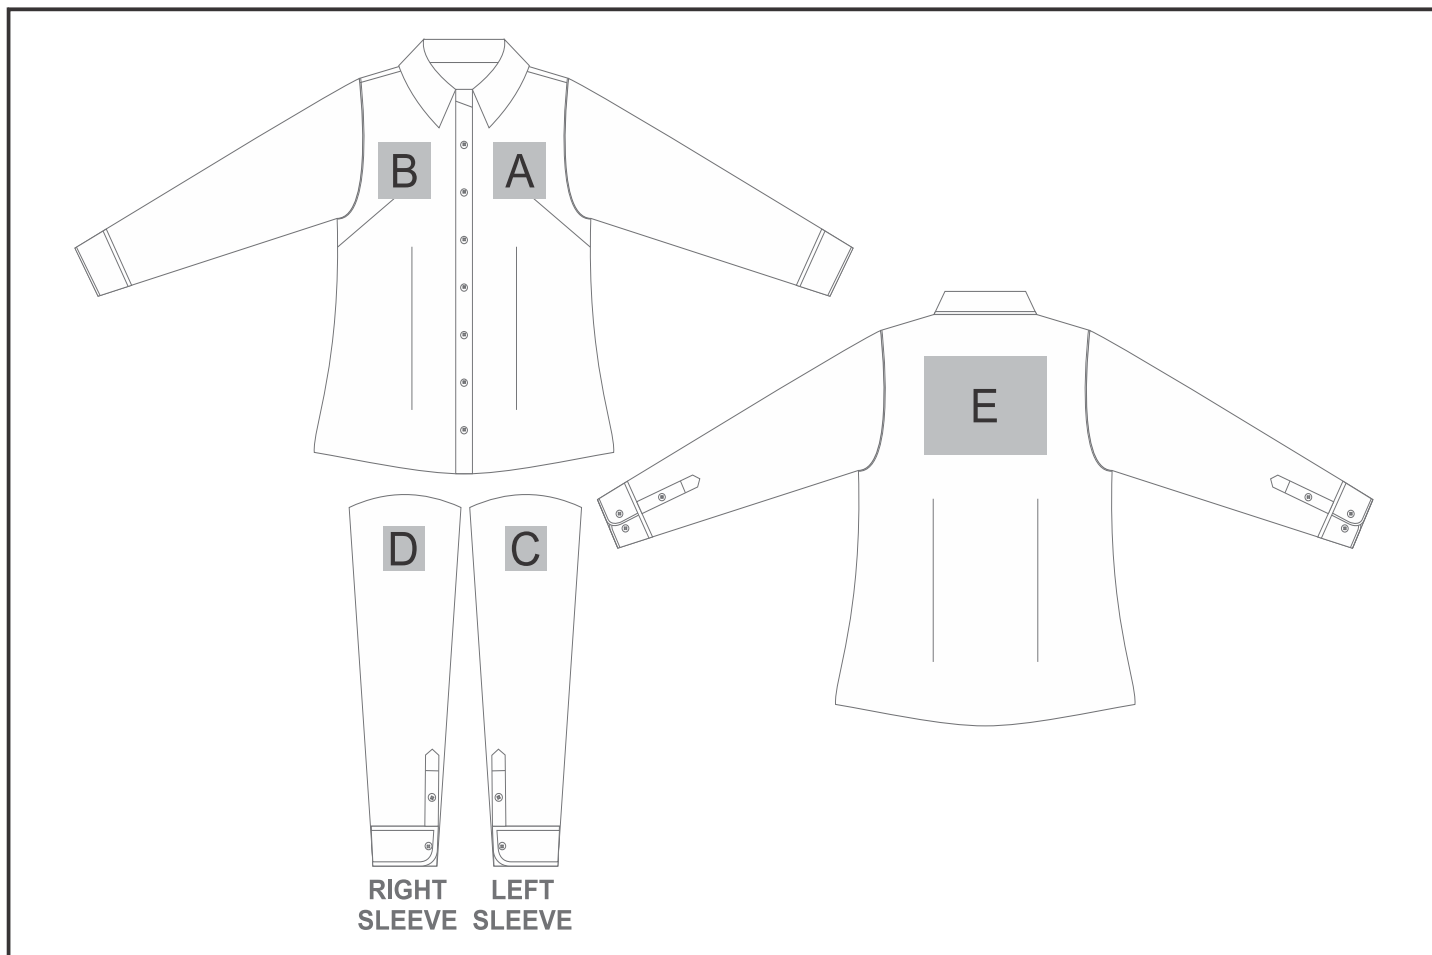

## Ladies Long Sleeve Carolina Shirt

### Need to know:

Includes 1 Position Embroidery (setup fee applies)

- Cannot guarantee a 100% straight branding on any clothing item with check or stripe detail
- **EMB inclusive Parameters:** Left/Right Chest or Back = 100mm x 100mm

### Branding Options:

Position	Branding Method (Branding Code)	No. of Colours	Dimension
A	Embroidery (EM-CLOTHING)	N/A	100mm wide x 100mm high
A	Screen Print (SC)	1 Colour	100mm wide x 60mm high
A	Digital Transfer Clothing A6 (DTC-A6)	Full Colour	100mm wide x 100mm high
A	Silicone (STP-A)	N/A	30mm wide x 30mm high
A	Silicone (STP-B)	N/A	50mm wide x 50mm high
A	Silicone (STP-C)	N/A	80mm wide x 80mm high
B	Embroidery (EM-CLOTHING)	N/A	100mm wide x 100mm high

B	Screen Print (SC)	1 Colour	100mm wide x 60mm high
B	Digital Transfer Clothing A6 (DTC-A6)	Full Colour	100mm wide x 100mm high
B	Silicone (STP-A)	N/A	30mm wide x 30mm high
B	Silicone (STP-B)	N/A	50mm wide x 50mm high
B	Silicone (STP-C)	N/A	80mm wide x 80mm high