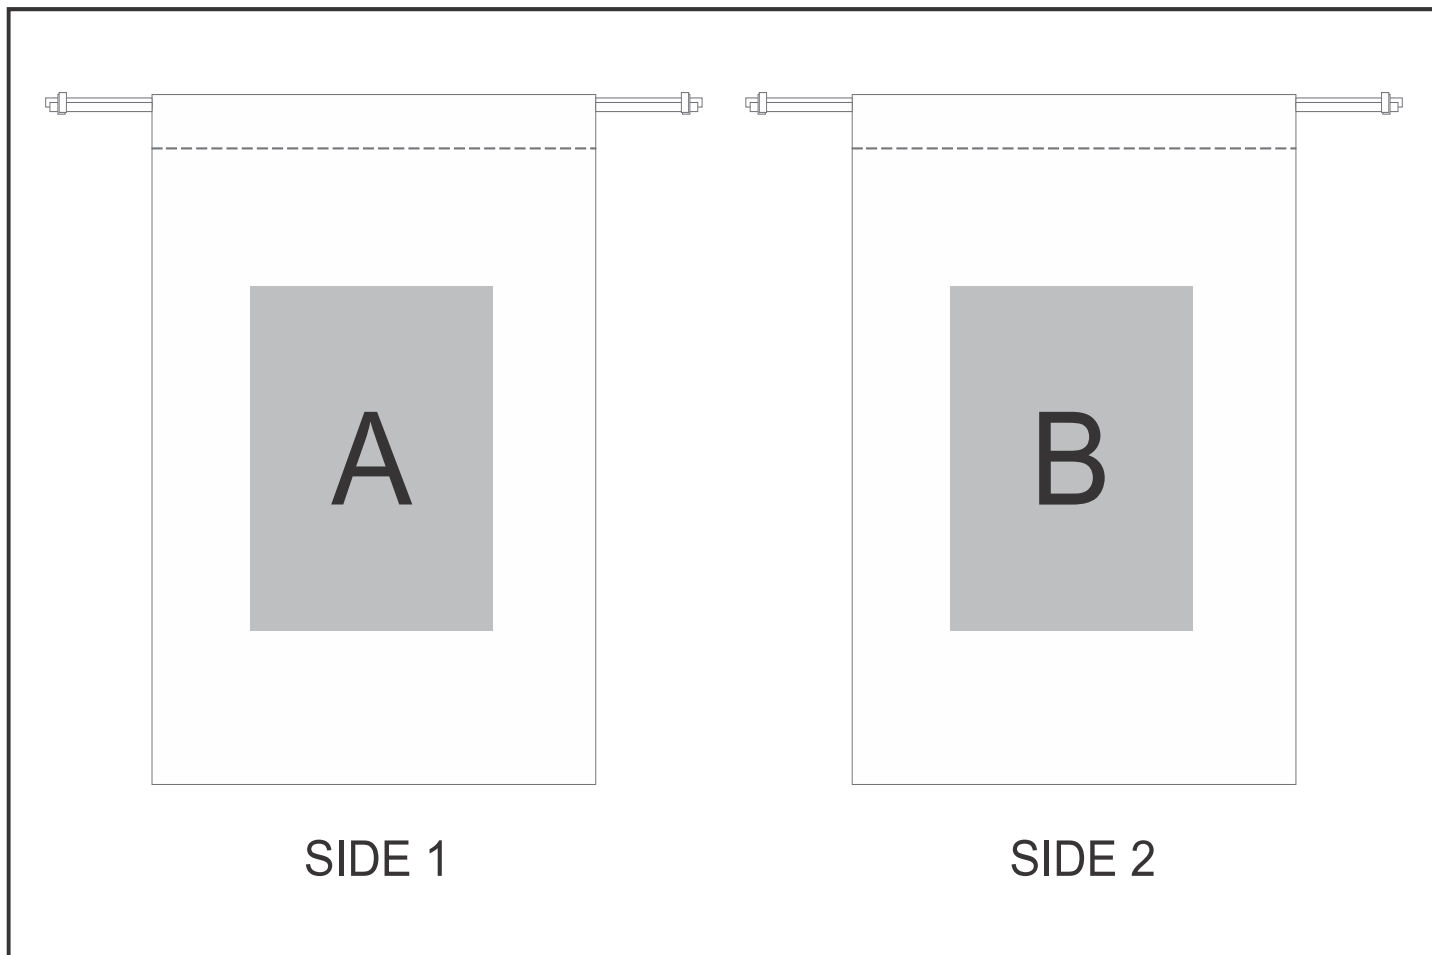

BAG-4751

Altitude Quando Non-Woven Drawstring Pouch

Need to know:

- Includes 1-Colour, 1-Position Screen Print (setup fee applies).

- Texture of item may affect the Print.

Branding Options:

| Position | Branding Method (Branding Code) | No. of Colours | Dimension |
|----------|---------------------------------|----------------|-------------------------|
| A | Screen Print (SA) | 1 Colour | 120mm wide x 160mm high |
| A | Digital Direct Transfer (DDT-D) | Full Colour | 105mm wide x 74mm high |
| A | Digital Direct Transfer (DDT-A) | Full Colour | 120mm wide x 160mm high |

| | | | |
|---|---------------------------------|-------------|-------------------------|
| B | Screen Print (SA) | 1 Colour | 120mm wide x 160mm high |
| B | Digital Direct Transfer (DDT-D) | Full Colour | 105mm wide x 74mm high |
| B | Digital Direct Transfer (DDT-A) | Full Colour | 120mm wide x 160mm high |