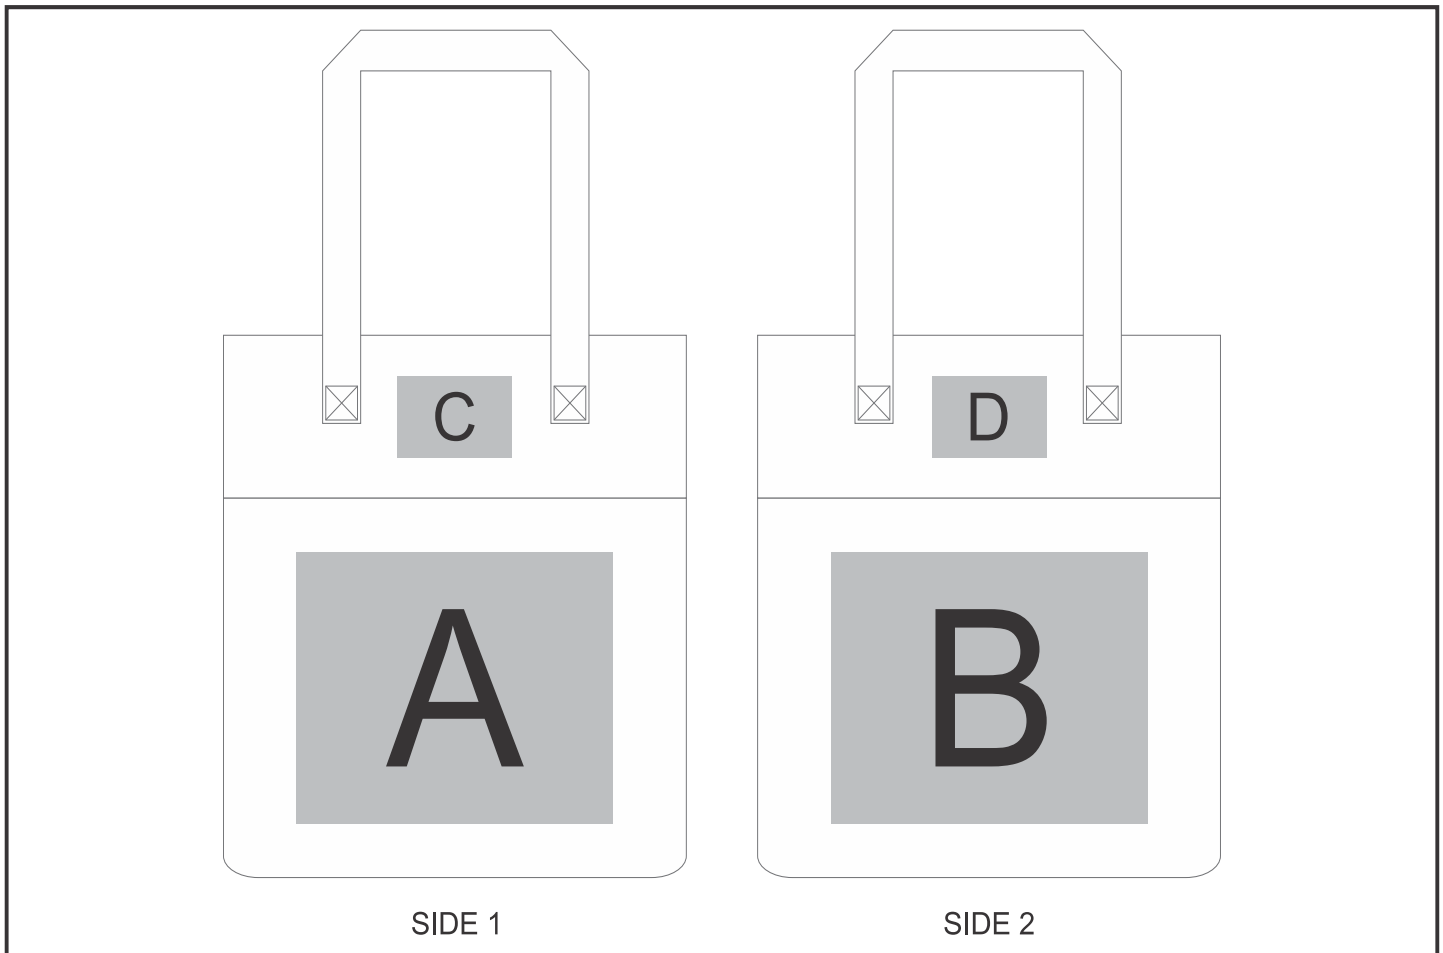

## Need to know:

- Includes 1-Colour, 1-Position Screen Print (setup fee applies)
- Minimum text size for DDT is 7mm high for this bag
- The thickness of the texts and lines must be 3mm.
- Only solid logo recommended.
- Texture of the product will affect the quality of print.
- DDT: Texture of the item will affect the quality of the print and a fine contour maybe added for print quality.

## Branding Options:

Position	Branding Method (Branding Code)	No. of Colours	Dimension
A	Screen Print (SA)	1 Colour	250mm wide x 150mm high
A	Digital Direct Transfer (DDT-D)	Full Colour	105mm wide x 75mm high
A	Digital Direct Transfer (DDT-A)	Full Colour	148mm wide x 105mm high
A	Digital Direct Transfer (DDT-B)	Full Colour	200mm wide x 148mm high
A	Digital Direct Transfer (DDT-C)	Full Colour	250mm wide x 200mm high
B	Screen Print (SA)	1 Colour	250mm wide x 150mm high

B	Digital Direct Transfer (DDT-D)	Full Colour	105mm wide x 75mm high
B	Digital Direct Transfer (DDT-A)	Full Colour	148mm wide x 105mm high
B	Digital Direct Transfer (DDT-B)	Full Colour	200mm wide x 148mm high
B	Digital Direct Transfer (DDT-C)	Full Colour	250mm wide x 200mm high

C	Digital Direct Transfer (DDT-D)	Full Colour	75mm wide x 60mm high
C	Digital Direct Transfer (DDT-A)	Full Colour	90mm wide x 60mm high

D	Digital Direct Transfer (DDT-D)	Full Colour	75mm wide x 60mm high
D	Digital Direct Transfer (DDT-A)	Full Colour	90mm wide x 60mm high