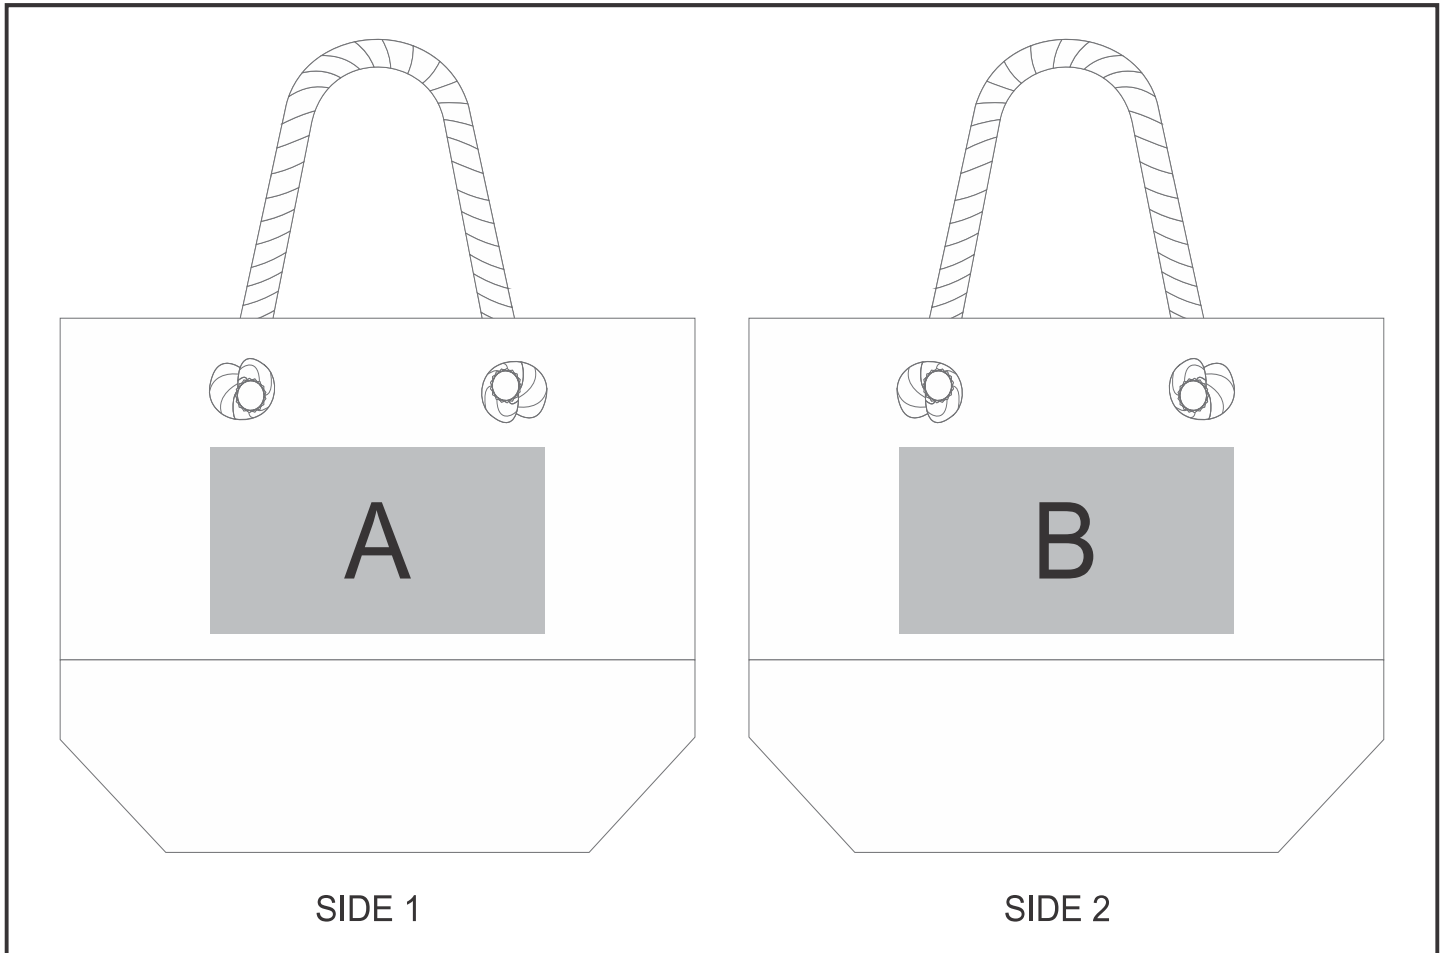

BAG-4552

Okiyo Suna Jute & Cotton Beach Bag

Also available in

Check Logo24
guide and t's & c's

Need to know:

- Includes 1-Colour, 1-Position Screen Print (setup fee applies)

- Texture of the item may affect the quality of screen print

Branding Options:

Position	Branding Method (Branding Code)	No. of Colours	Dimension
A	Screen Print (SB)	1 Colour	150mm wide x 90mm high
A	Digital Direct Transfer (DDT-D)	Full Colour	105mm wide x 74mm high
A	Digital Direct Transfer (DDT-A)	Full Colour	148mm wide x 105mm high
A	Digital Direct Transfer (DDT-B)	Full Colour	210mm wide x 120mm high
A	Digital Direct Transfer (DDT-C)	Full Colour	230mm wide x 120mm high

B	Screen Print (SB)	1 Colour	150mm wide x 90mm high
B	Digital Direct Transfer (DDT-D)	Full Colour	105mm wide x 74mm high

B	Digital Direct Transfer (DDT-A)	Full Colour	148mm wide x 105mm high
B	Digital Direct Transfer (DDT-B)	Full Colour	210mm wide x 120mm high
B	Digital Direct Transfer (DDT-C)	Full Colour	230mm wide x 120mm high