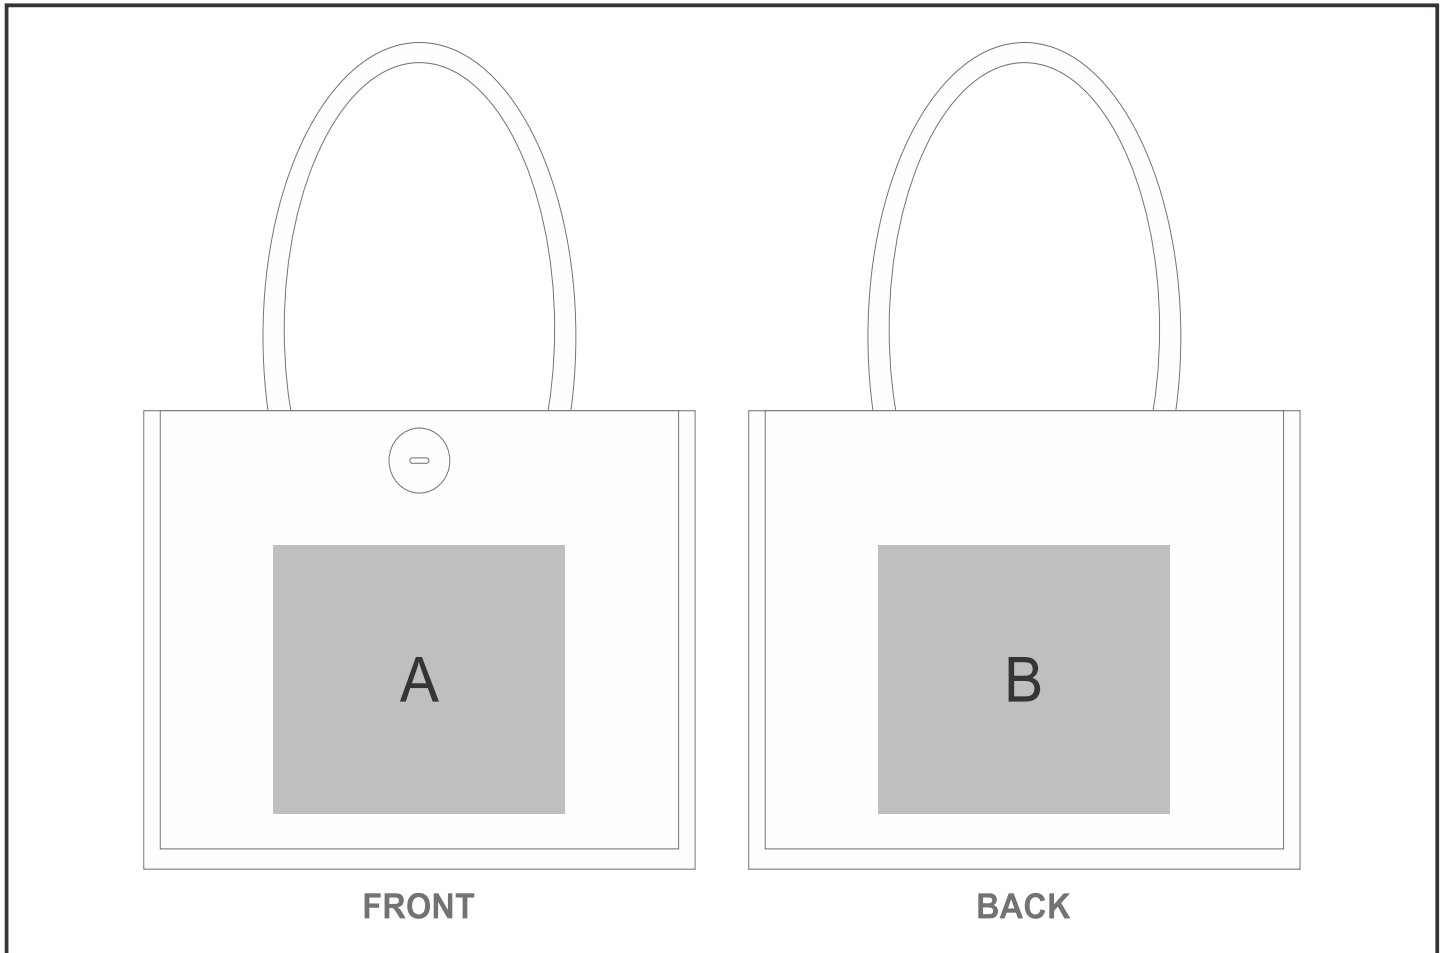

# BAG-3506

Okiyo Shinrin Jute Tote

## Need to know:

- Includes 1-Colour, 1-Position Screen Print (setup fee applies)
- Minimum text size for DDT is 7mm high for this bag
- The thickness of the texts and lines must be 3mm.
- Only solid logo recommended.
- Texture of the product will affect the quality of print.
- DDT: Texture of the item will affect the quality of the print and a fine contour maybe added for print quality.

## Branding Options:

Position	Branding Method (Branding Code)	No. of Colours	Dimension
A	Screen Print (SA)	1 Colour	190mm wide x 180mm high
A	Digital Direct Transfer (DDT-D)	Full Colour	105mm wide x 75mm high
A	Digital Direct Transfer (DDT-A)	Full Colour	148mm wide x 105mm high
A	Digital Direct Transfer (DDT-B)	Full Colour	210mm wide x 148mm high
A	Digital Direct Transfer (DDT-C)	Full Colour	220mm wide x 210mm high
B	Screen Print (SA)	1 Colour	190mm wide x 180mm high

B	Digital Direct Transfer (DDT-D)	Full Colour	105mm wide x 75mm high
B	Digital Direct Transfer (DDT-A)	Full Colour	148mm wide x 105mm high
B	Digital Direct Transfer (DDT-B)	Full Colour	210mm wide x 148mm high
B	Digital Direct Transfer (DDT-C)	Full Colour	220mm wide x 210mm high