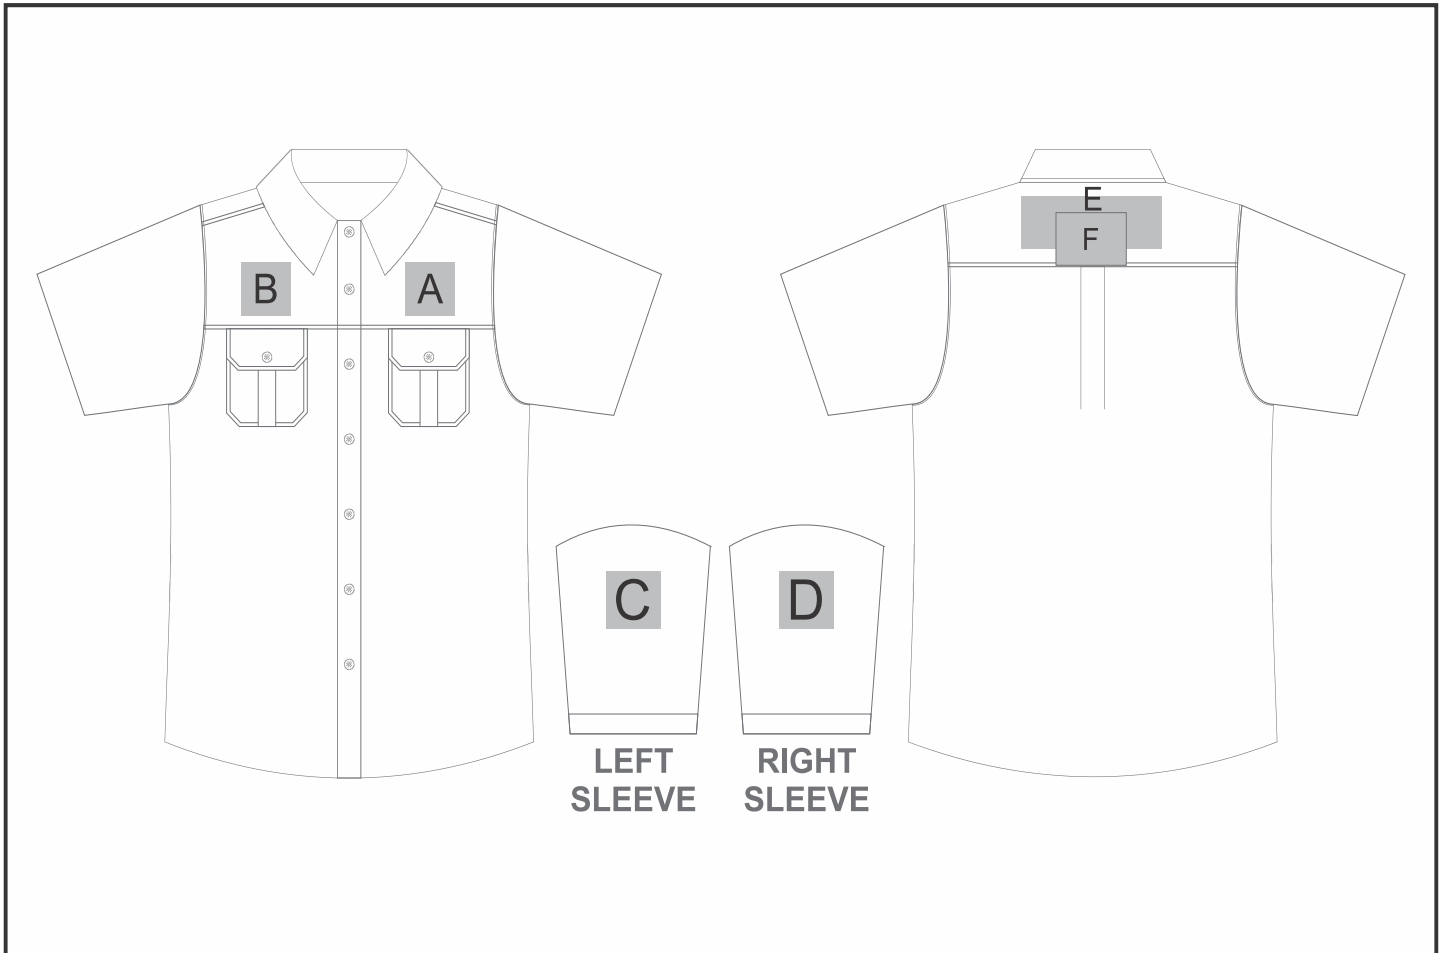

ALT-SGMS

Mens Short Sleeve Serengeti 2-Tone Bush Shirt

Need to know:

Includes 1 Position Digital Transfer (setup fee applies)

- Cannot guarantee a 100% straight branding on any clothing item with check or stripe detail
- **DTC inclusive Parameters:** Left/Right Chest or Back = 100mm x 100mm

Branding Options:

Position	Branding Method (Branding Code)	No. of Colours	Dimension
A	Embroidery (EMB-A)	N/A	100mm wide x 100mm high
A	Screen Print (SC)	1 Colour	100mm wide x 60mm high
A	Digital Transfer Clothing A6 (DTC-A6)	Full Colour	100mm wide x 100mm high
A	Silicone (STP-A)	N/A	30mm wide x 30mm high
A	Silicone (STP-B)	N/A	50mm wide x 50mm high
A	Silicone (STP-C)	N/A	80mm wide x 80mm high
A	Silicone (STP-D)	N/A	100mm wide x 40mm high

B	Embroidery (EMB-A)	N/A	100mm wide x 100mm high
B	Screen Print (SC)	1 Colour	100mm wide x 60mm high
B	Digital Transfer Clothing A6 (DTC-A6)	Full Colour	100mm wide x 100mm high
B	Silicone (STP-A)	N/A	30mm wide x 30mm high
B	Silicone (STP-B)	N/A	50mm wide x 50mm high
B	Silicone (STP-C)	N/A	80mm wide x 80mm high
B	Silicone (STP-D)	N/A	100mm wide x 40mm high

C	Embroidery (EMB-A)	N/A	80mm wide x 60mm high
C	Screen Print (SC)	1 Colour	60mm wide x 60mm high
C	Digital Transfer Clothing A6 (DTC-A6)	Full Colour	80mm wide x 80mm high
C	Silicone (STP-A)	N/A	30mm wide x 30mm high
C	Silicone (STP-B)	N/A	50mm wide x 50mm high
C	Silicone (STP-C)	N/A	80mm wide x 80mm high