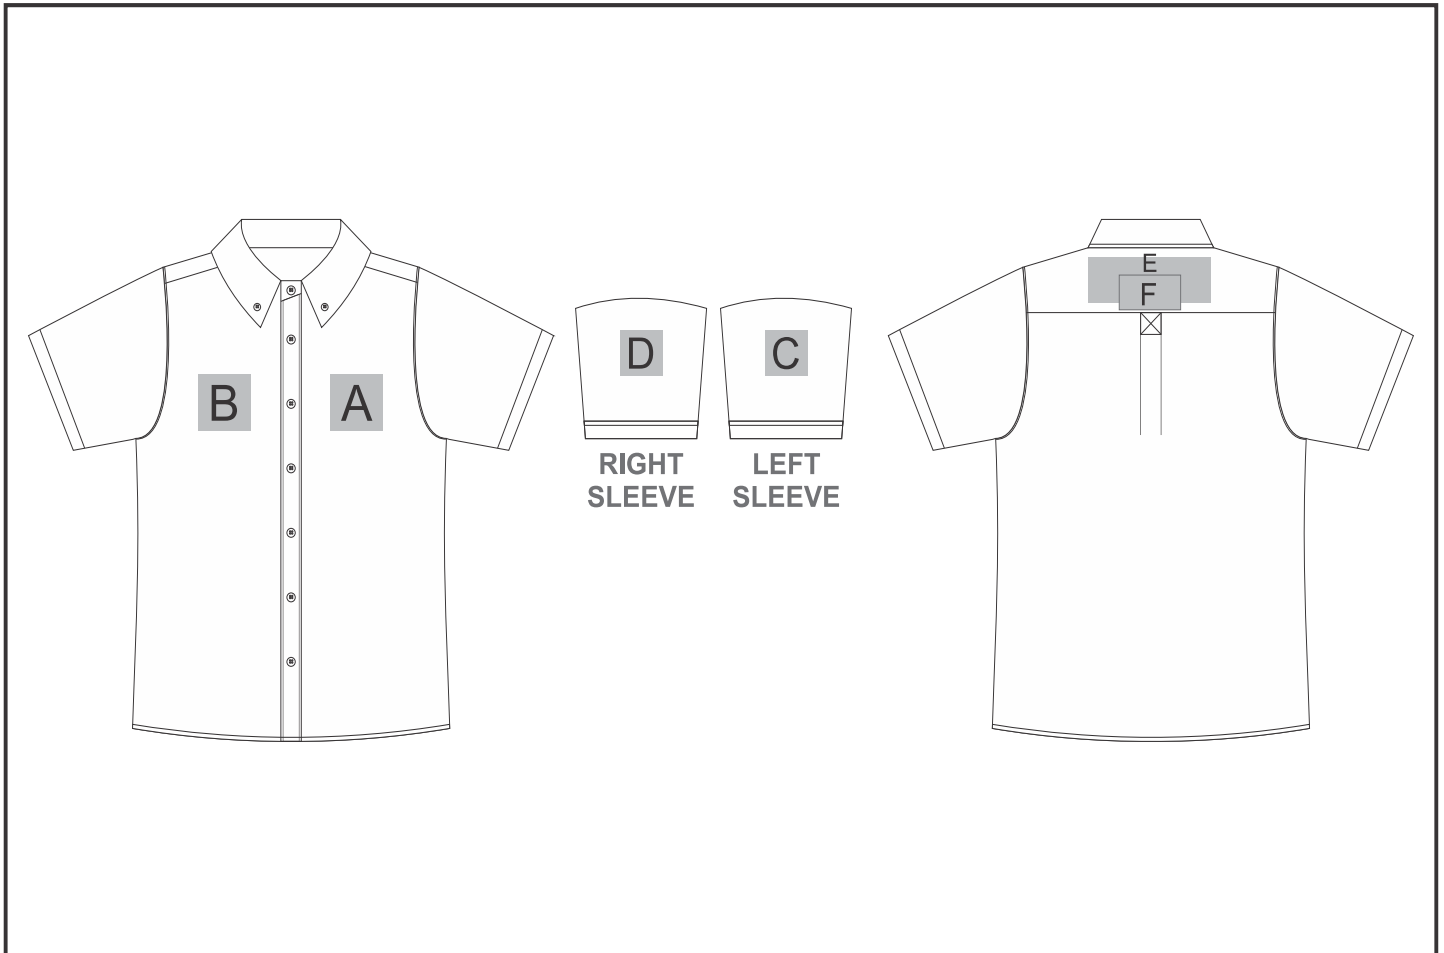

ALT-NHMS

Mens Short Sleeve Nottingham Shirt

Need to know:

- Includes 1 Position Digital Transfer (setup fee applies)
- Cannot guarantee a 100% straight branding on any clothing item with check or stripe detail
- **DTC inclusive Parameters:** Left/Right Chest or Back = 100mm x 100mm

Branding Options:

Position	Branding Method (Branding Code)	No. of Colours	Dimension
A	Embroidery (EMB-A)	N/A	100mm wide x 100mm high
A	Screen Print (SC)	1 Colour	100mm wide x 60mm high
A	Digital Transfer Clothing A6 (DTC-A6)	Full Colour	100mm wide x 100mm high
A	Silicone (STP-A)	N/A	30mm wide x 30mm high
A	Silicone (STP-B)	N/A	50mm wide x 50mm high
A	Silicone (STP-C)	N/A	80mm wide x 80mm high
A	Silicone (STP-D)	N/A	100mm wide x 40mm high

B	Embroidery (EMB-A)	N/A	100mm wide x 100mm high
B	Screen Print (SC)	1 Colour	100mm wide x 60mm high
B	Digital Transfer Clothing A6 (DTC-A6)	Full Colour	100mm wide x 100mm high
B	Silicone (STP-A)	N/A	30mm wide x 30mm high
B	Silicone (STP-B)	N/A	50mm wide x 50mm high
B	Silicone (STP-C)	N/A	80mm wide x 80mm high

C	Screen Print (SC)	1 Colour	60mm wide x 60mm high
C	Digital Transfer Clothing A6 (DTC-A6)	Full Colour	80mm wide x 80mm high
C	Silicone (STP-A)	N/A	30mm wide x 30mm high
C	Silicone (STP-B)	N/A	50mm wide x 50mm high
C	Silicone (STP-C)	N/A	80mm wide x 80mm high