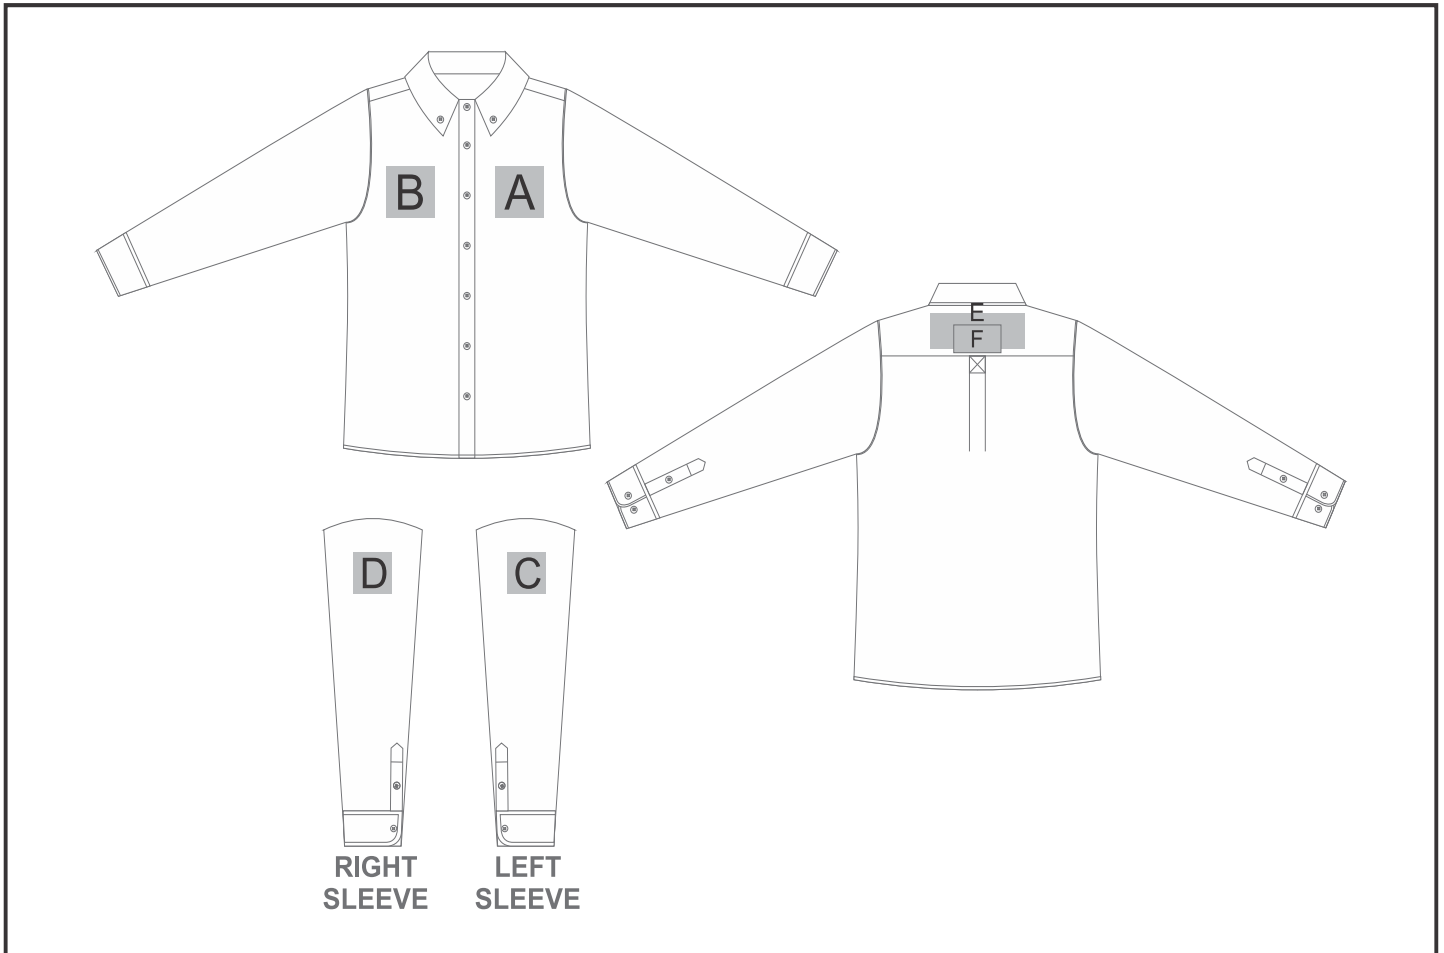

### Need to know:

- Includes 1 Position Digital Transfer (setup fee applies)
- Cannot guarantee a 100% straight branding on any clothing item with check or stripe detail
- **DTC inclusive Parameters:** Left/Right Chest or Back = 100mm x 100mm

### Branding Options:

Position	Branding Method (Branding Code)	No. of Colours	Dimension
A	Embroidery (EMB-A)	N/A	100mm wide x 100mm high
A	Screen Print (SC)	1 Colour	100mm wide x 60mm high
A	Digital Transfer Clothing A6 (DTC-A6)	Full Colour	100mm wide x 100mm high
A	Silicone (STP-A)	N/A	30mm wide x 30mm high
A	Silicone (STP-B)	N/A	50mm wide x 50mm high
A	Silicone (STP-C)	N/A	80mm wide x 80mm high
A	Silicone (STP-D)	N/A	100mm wide x 40mm high

B	Embroidery (EMB-A)	N/A	100mm wide x 100mm high
B	Screen Print (SC)	1 Colour	100mm wide x 60mm high
B	Digital Transfer Clothing A6 (DTC-A6)	Full Colour	100mm wide x 100mm high
B	Silicone (STP-A)	N/A	30mm wide x 30mm high
B	Silicone (STP-B)	N/A	50mm wide x 50mm high
B	Silicone (STP-C)	N/A	80mm wide x 80mm high

C	Embroidery (EMB-A)	N/A	80mm wide x 60mm high
C	Screen Print (SC)	1 Colour	60mm wide x 60mm high
C	Digital Transfer Clothing A6 (DTC-A6)	Full Colour	80mm wide x 80mm high
C	Silicone (STP-A)	N/A	30mm wide x 30mm high
C	Silicone (STP-B)	N/A	50mm wide x 50mm high
C	Silicone (STP-C)	N/A	80mm wide x 80mm high