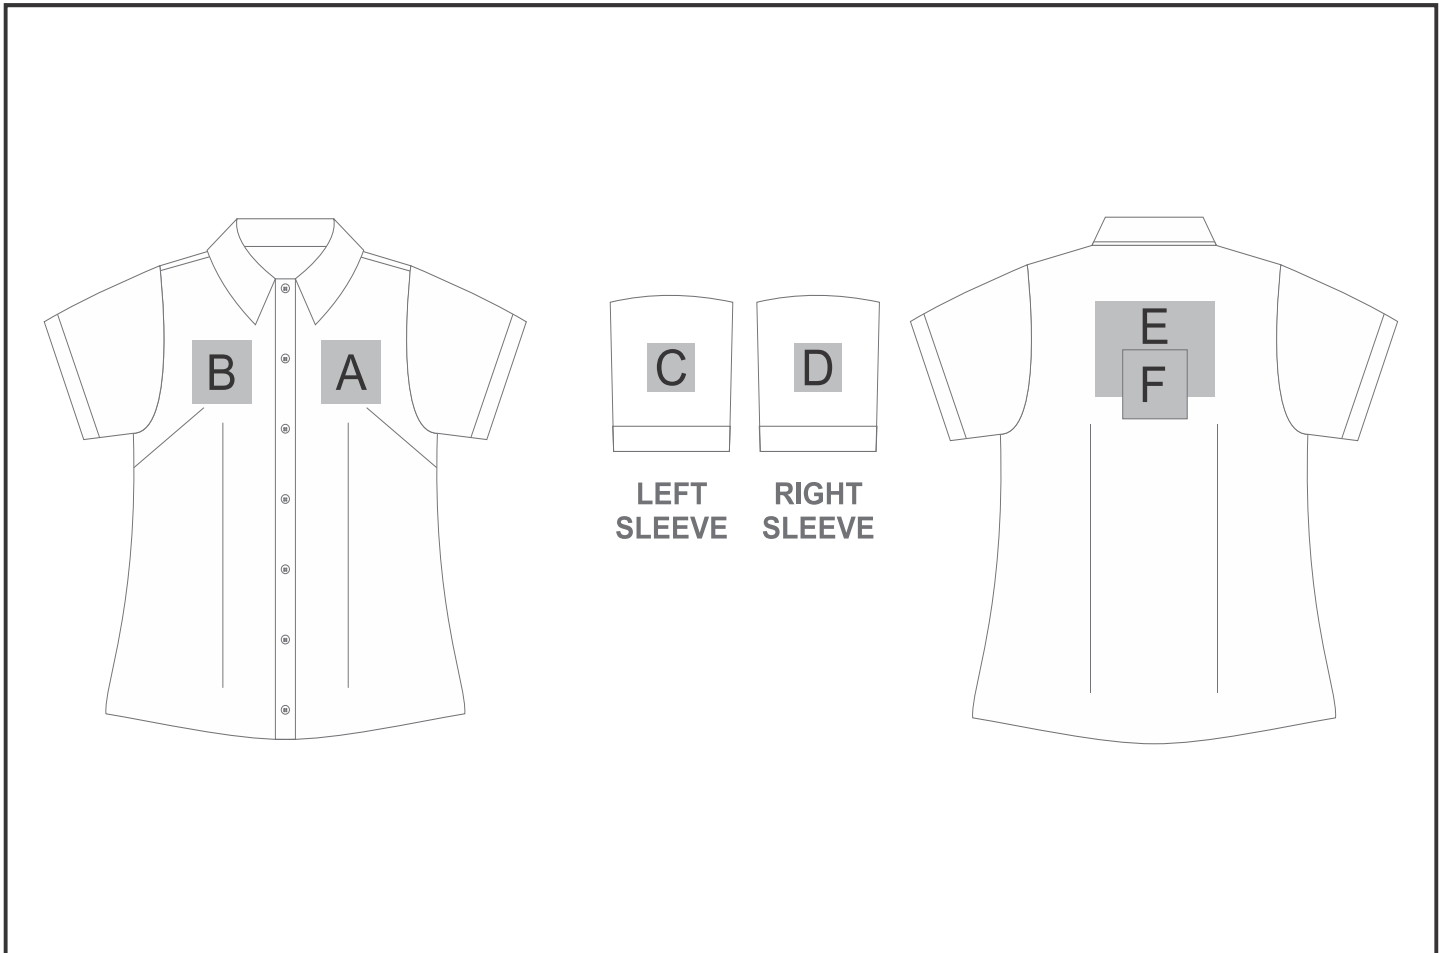

ALT-NHLS

Ladies Short Sleeve Nottingham Shirt

Need to know:

- Includes 1 Position Digital Transfer (setup fee applies)
- Cannot guarantee a 100% straight branding on any clothing item with check or stripe detail
- **DTC inclusive Parameters:** Left/Right Chest or Back = 100mm x 100mm

Branding Options:

Position	Branding Method (Branding Code)	No. of Colours	Dimension
A	Embroidery (EMB-A)	N/A	100mm wide x 100mm high
A	Screen Print (SC)	1 Colour	100mm wide x 60mm high
A	Digital Transfer Clothing A6 (DTC-A6)	Full Colour	100mm wide x 100mm high
A	Silicone (STP-A)	N/A	30mm wide x 30mm high
A	Silicone (STP-B)	N/A	50mm wide x 50mm high
A	Silicone (STP-C)	N/A	80mm wide x 80mm high