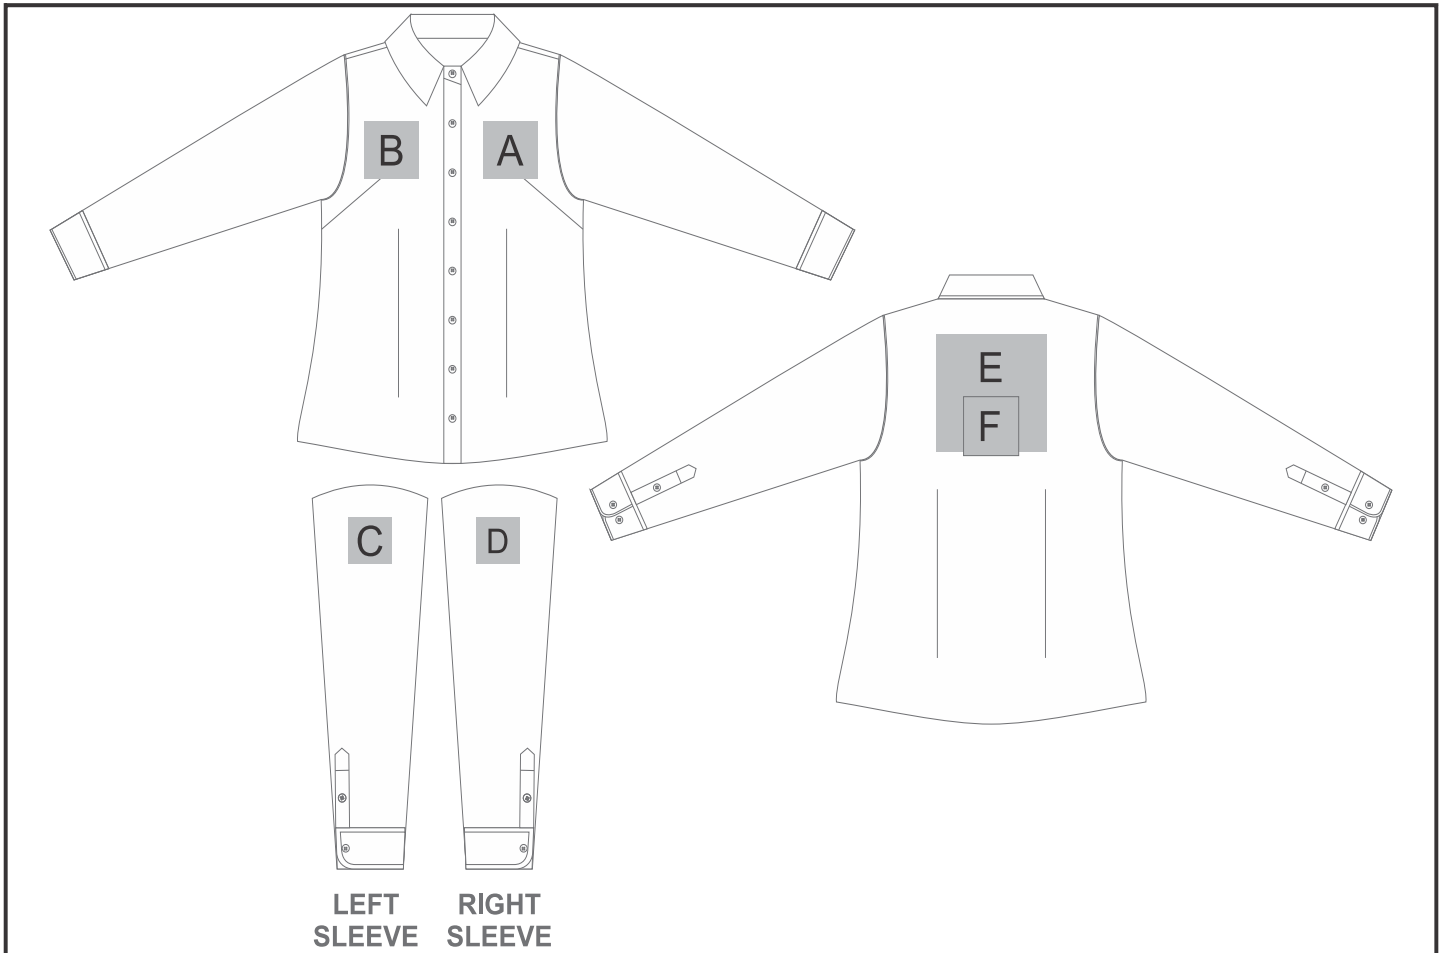

### Need to know:

- Includes 1 Position Digital Transfer (setup fee applies)
- Cannot guarantee a 100% straight branding on any clothing item with check or stripe detail
- **DTC inclusive Parameters:** Left/Right Chest or Back = 100mm x 100mm

### Branding Options:

Position	Branding Method (Branding Code)	No. of Colours	Dimension
A	Embroidery (EMB-A)	N/A	100mm wide x 100mm high
A	Screen Print (SC)	1 Colour	100mm wide x 60mm high
A	Digital Transfer Clothing A6 (DTC-A6)	Full Colour	100mm wide x 100mm high
A	Silicone (STP-A)	N/A	30mm wide x 30mm high
A	Silicone (STP-B)	N/A	50mm wide x 50mm high
A	Silicone (STP-C)	N/A	80mm wide x 80mm high
A	Silicone (STP-D)	N/A	100mm wide x 40mm high

B	Embroidery (EMB-A)	N/A	100mm wide x 100mm high
B	Screen Print (SC)	1 Colour	100mm wide x 60mm high
B	Digital Transfer Clothing A6 (DTC-A6)	Full Colour	100mm wide x 100mm high
B	Silicone (STP-A)	N/A	30mm wide x 30mm high
B	Silicone (STP-B)	N/A	50mm wide x 50mm high
B	Silicone (STP-C)	N/A	80mm wide x 80mm high

C	Embroidery (EMB-A)	N/A	80mm wide x 60mm high
C	Screen Print (SC)	1 Colour	60mm wide x 60mm high
C	Digital Transfer Clothing A6 (DTC-A6)	Full Colour	80mm wide x 80mm high
C	Silicone (STP-A)	N/A	30mm wide x 30mm high
C	Silicone (STP-B)	N/A	50mm wide x 50mm high
C	Silicone (STP-C)	N/A	80mm wide x 80mm high