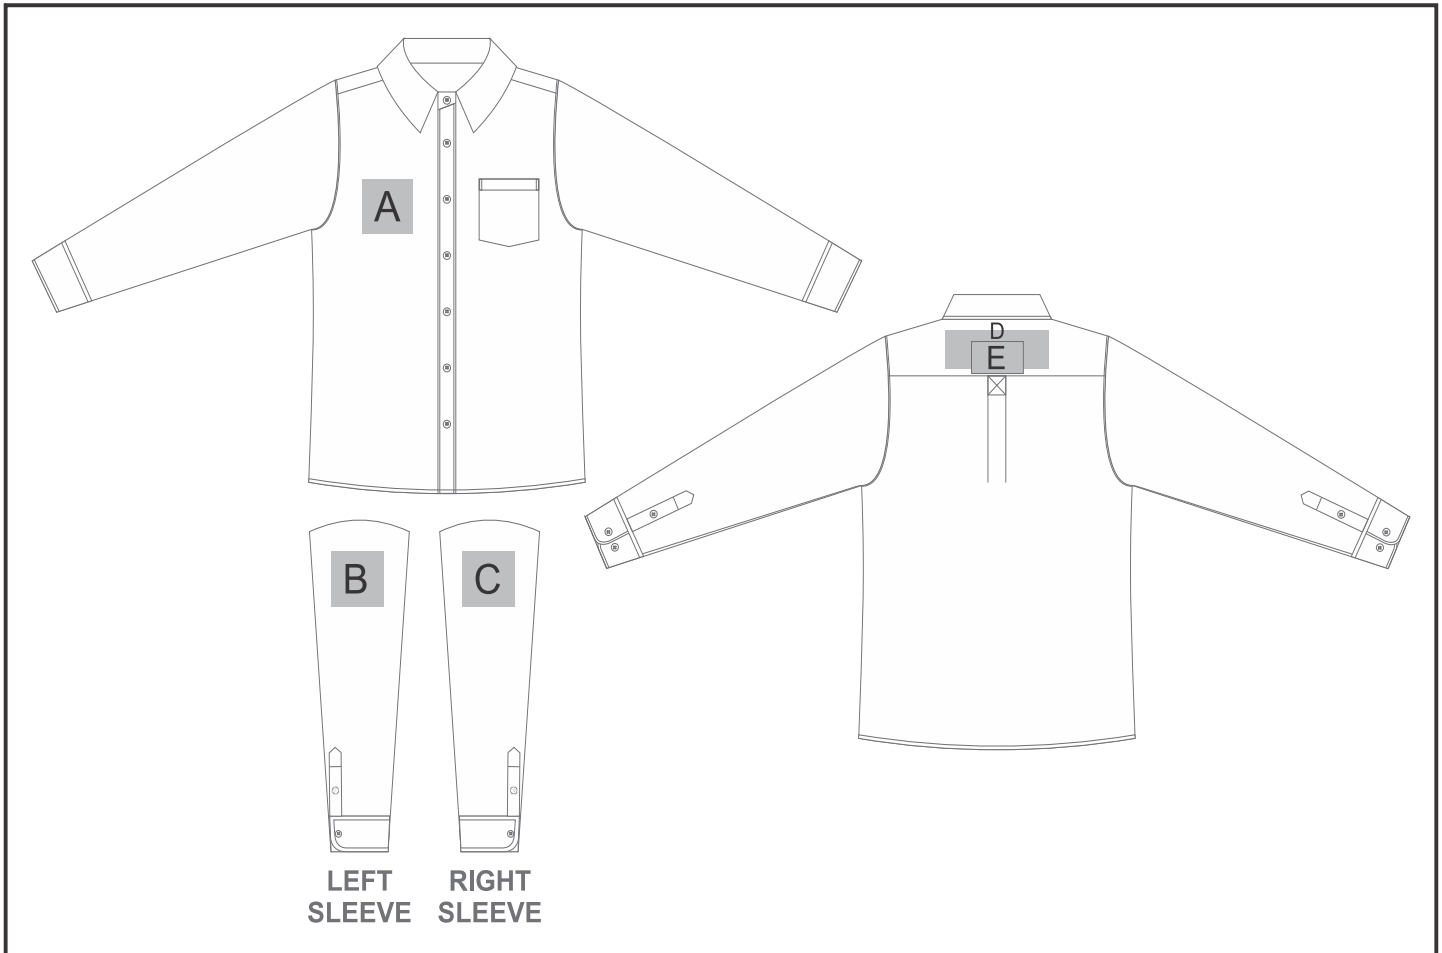

ALT-NAML

Mens Long Sleeve Northampton Shirt

Need to know:

Includes 1 Position Digital Transfer (setup fee applies)

- Cannot guarantee a 100% straight branding on any clothing item with check or stripe detail
- **DTC/EMB inclusive Parameters:** Left/Right Chest or Back = 100mm x 100mm

Branding Options:

| Position | Branding Method (Branding Code) | No. of Colours | Dimension |
|----------|---------------------------------------|----------------|-------------------------|
| A | Embroidery (EMB-A) | N/A | 100mm wide x 100mm high |
| A | Screen Print (SC) | 1 Colour | 100mm wide x 60mm high |
| A | Digital Transfer Clothing A6 (DTC-A6) | Full Colour | 100mm wide x 100mm high |
| A | Silicone (STP-A) | N/A | 30mm wide x 30mm high |
| A | Silicone (STP-B) | N/A | 50mm wide x 50mm high |
| A | Silicone (STP-C) | N/A | 80mm wide x 80mm high |
| A | Silicone (STP-D) | N/A | 100mm wide x 40mm high |

| | | | |
|---|---------------------------------------|-------------|-----------------------|
| B | Embroidery (EMB-A) | N/A | 80mm wide x 60mm high |
| B | Screen Print (SC) | 1 Colour | 60mm wide x 60mm high |
| B | Digital Transfer Clothing A6 (DTC-A6) | Full Colour | 80mm wide x 80mm high |
| B | Silicone (STP-A) | N/A | 30mm wide x 30mm high |
| B | Silicone (STP-B) | N/A | 50mm wide x 50mm high |
| B | Silicone (STP-C) | N/A | 80mm wide x 80mm high |

| | | | |
|---|---------------------------------------|-------------|-----------------------|
| C | Embroidery (EMB-A) | N/A | 80mm wide x 60mm high |
| C | Screen Print (SC) | 1 Colour | 60mm wide x 60mm high |
| C | Digital Transfer Clothing A6 (DTC-A6) | Full Colour | 80mm wide x 80mm high |
| C | Silicone (STP-A) | N/A | 30mm wide x 30mm high |
| C | Silicone (STP-B) | N/A | 50mm wide x 50mm high |
| C | Silicone (STP-C) | N/A | 80mm wide x 80mm high |